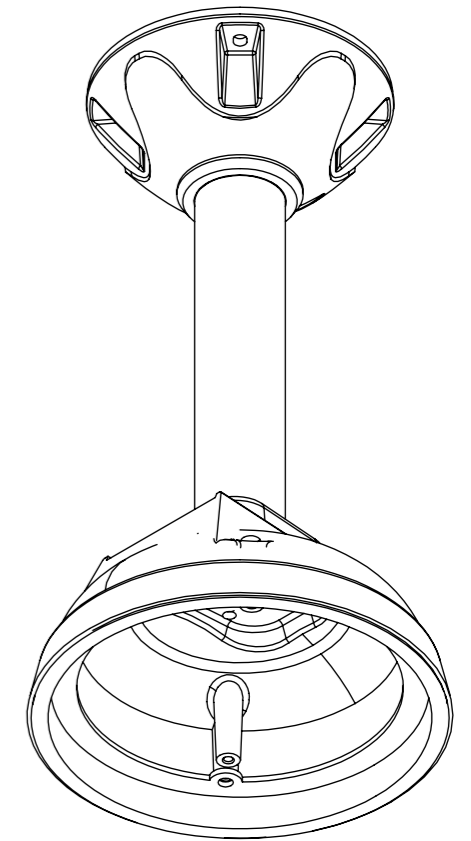

A-A  
1:4

B-B  
1:3

DATE	SCALE	MATERIAL	TYPE
04/29/2020		Aluminum	Fixed
		DESCRIPTION DWC-VFZCM Ceiling mount bracket for ultra low-profile vandal dome and fisheye cameras	