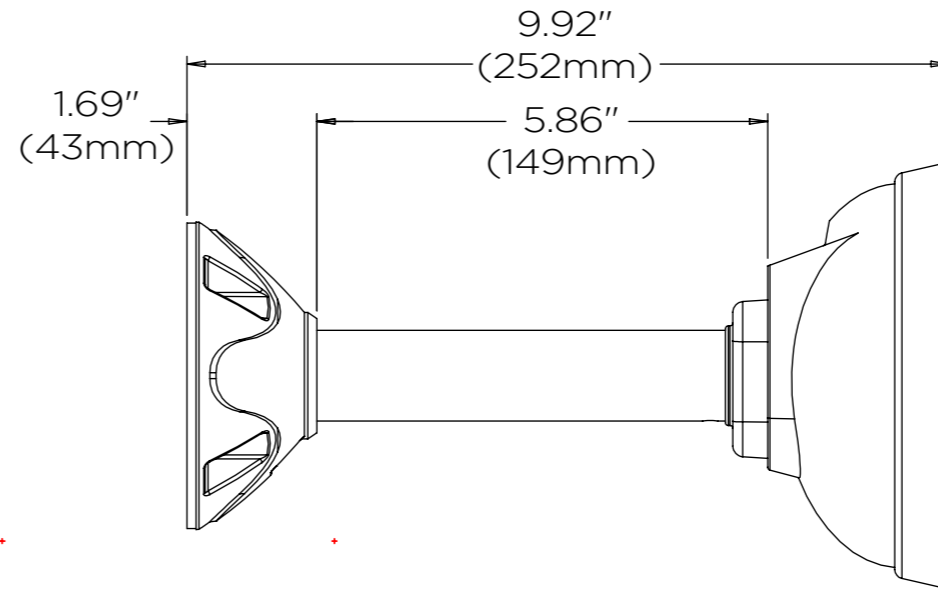

A-A  
1:4

B-B  
1:3

DATE	SCALE	MATERIAL	TYPE
04/29/2020		Aluminum	Fixed
		DESCRIPTION DWC-VFZCM Ceiling mount bracket for ultra low-profile vandal dome and fisheye cameras	