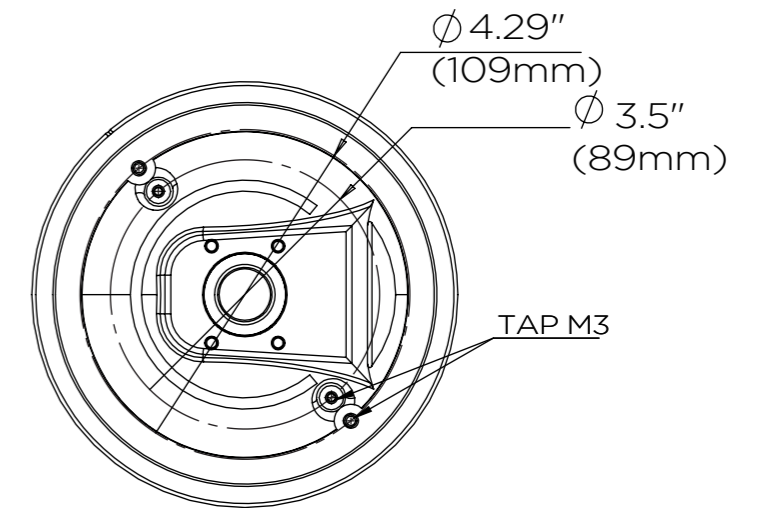

A-A  
1:4

B-B  
1:3

DATE	SCALE	MATERIAL	TYPE
04/29/2020		Aluminum	Fixed
		DESCRIPTION DWC-VFZCM Ceiling mount bracket for ultra low-profile vandal dome and fisheye cameras	