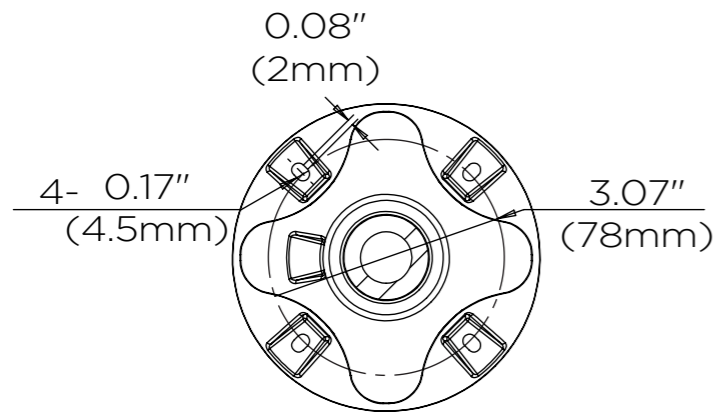

A-A  
1:4

B-B  
1:3

DATE	SCALE	MATERIAL	TYPE
04/29/2020		Aluminum	Fixed
		DESCRIPTION DWC-VFZCM Ceiling mount bracket for ultra low-profile vandal dome and fisheye cameras	