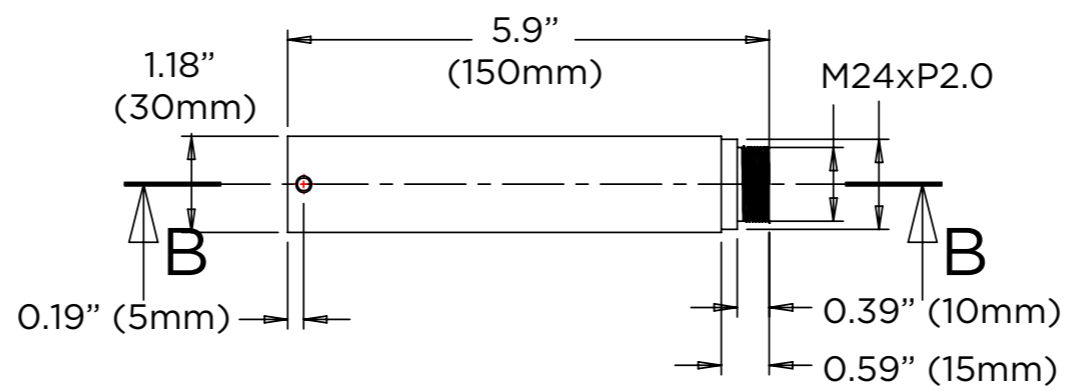

A-A  
1:4

B-B  
1:3

DATE	SCALE	MATERIAL	TYPE
04/29/2020		Aluminum	Fixed
		DESCRIPTION DWC-VFZCM Ceiling mount bracket for ultra low-profile vandal dome and fisheye cameras	