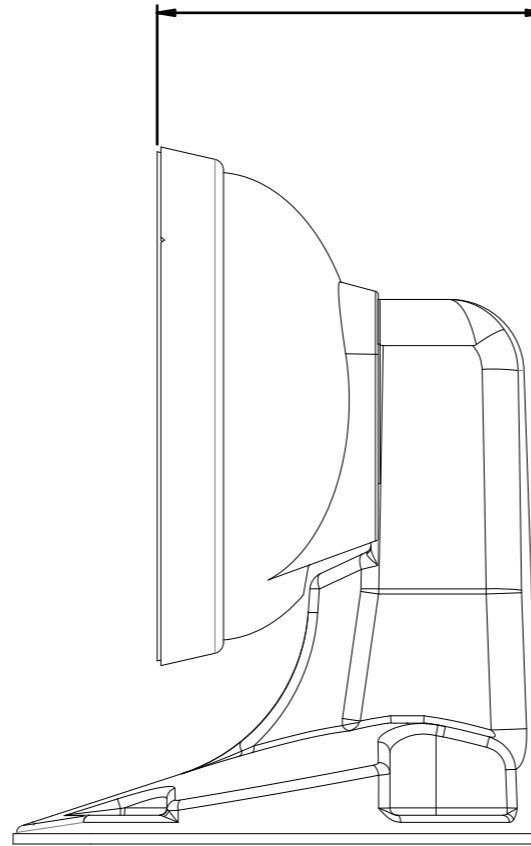

5.54" (140.8mm)

3.5" (89mm)

4.12" (104.9mm)

5.66" (144mm)

4x 0.19" (4.9mm)

4.76" (121mm)

DATE	SCALE	MATERIAL	TYPE
11/2020		Aluminum	Fixed
		DESCRIPTION DWC-V7WMW Wall mount bracket for white ultra low-profile vandal dome cameras.	