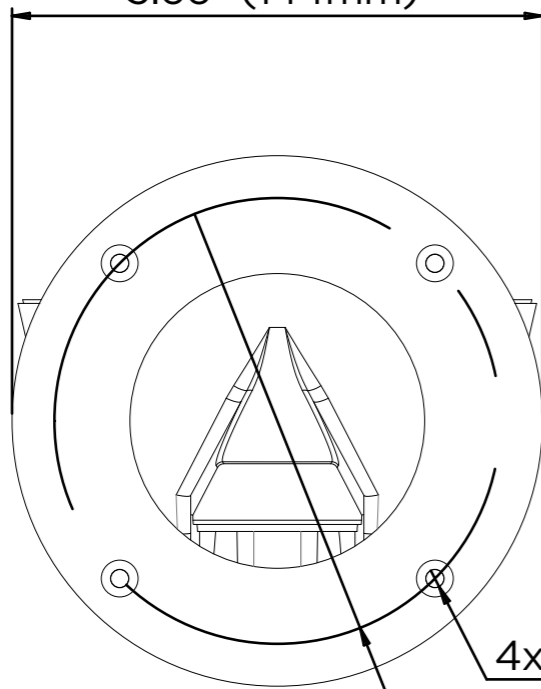

5.54" (140.8mm)

3.5" (89mm)

4.12" (104.9mm)

5.66" (144mm)

4x 0.19" (4.9mm)

4.76" (121mm)

DATE	SCALE	MATERIAL	TYPE
11/2020		Aluminum	Fixed
		DESCRIPTION DWC-V7WMW Wall mount bracket for white ultra low-profile vandal dome cameras.	