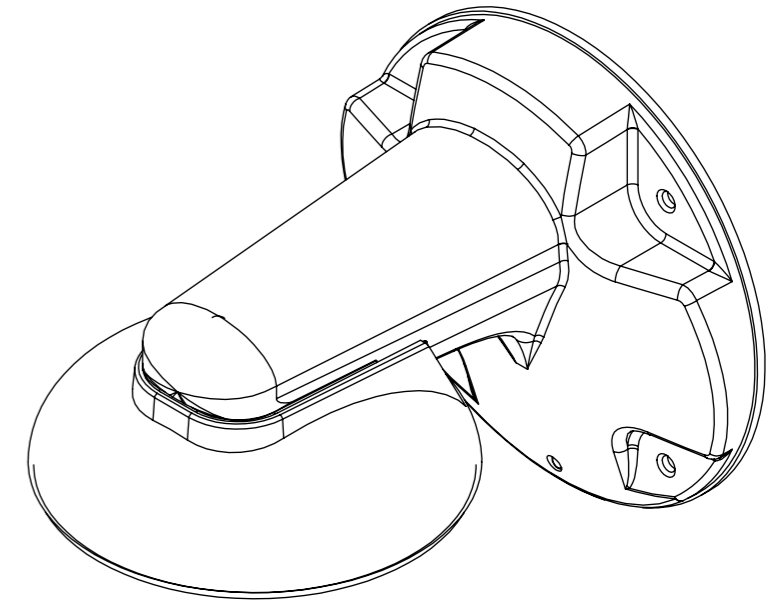

5.54" (140.8mm)

3.5" (89mm)

4.12" (104.9mm)

5.66" (144mm)

4x 0.19" (4.9mm)

4.76" (121mm)

DATE	SCALE	MATERIAL	TYPE
11/2020		Aluminum	Fixed
		DESCRIPTION DWC-V7WMW Wall mount bracket for white ultra low-profile vandal dome cameras.	