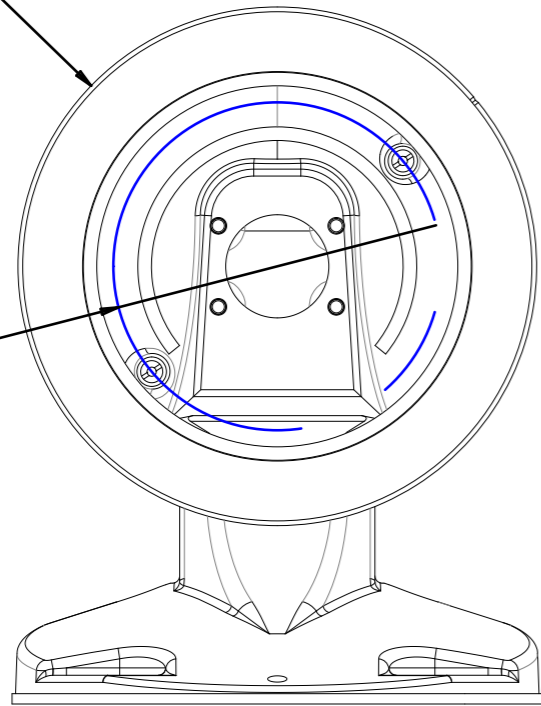

5.54" (140.8mm)

3.5" (89mm)

4.12" (104.9mm)

5.66" (144mm)

4x 0.19" (4.9mm)

4.76" (121mm)

DATE	SCALE	MATERIAL	TYPE
11/2020		Aluminum	Fixed
		DESCRIPTION DWC-V7WMW Wall mount bracket for white ultra low-profile vandal dome cameras.	