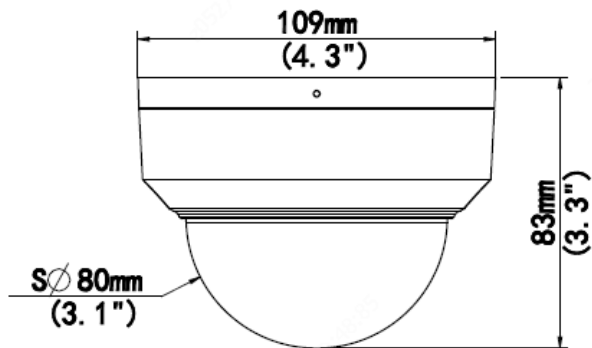

DIMENSIONS