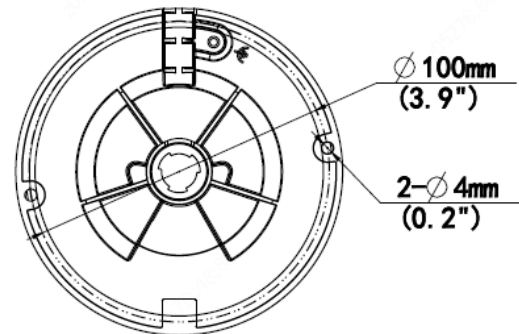

DIMENSIONS