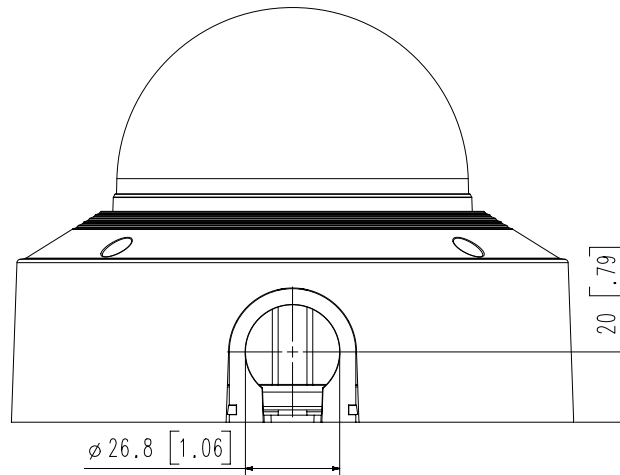

Mechanical

Color / Material	White / Aluminum Hard-coated dome bubble
RAL Code	RAL9003
Product Dimensions / Weight	Ø160x118mm(Ø6.30x4.65"), 1450g(3.20 lb)

DORI (EN62676-4 standard)

Detect (25PPM/ 8PPF)	Wide: 51.7m(169.64ft) / Tele: 174.5m(572.64ft)
Observe (63PPM/ 19PPF)	Wide: 20.7m(67.85ft) / Tele: 69.8m(229.06ft)
Recognize (125PPM/ 38PPF)	Wide: 10.3m(33.93ft) / Tele: 34.9m(114.53ft)
Identify (250PPM/ 76PPF)	Wide: 5.2m(16.96ft) / Tele: 17.5m(57.26ft)

Ø 160 [6.3]

Ø 88 [3.46]

4	XNV-C6083R	'21.01.05
3	XNV-C7083R	'21.01.05
2	XNV-C8083R	'21.01.05
1	XNV-C9083R	'21.01.05
No.	MODEL NAME	DATE

Unit:mm[inch] SCALE:1/1 Hanwha Techwin

© Hanwha Techwin Co.,Ltd. All rights reserved.