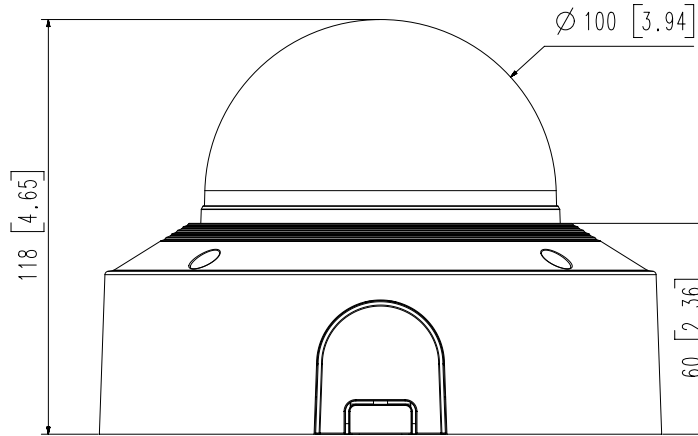

Mechanical

Color / Material	White / Aluminum Hard-coated dome bubble
RAL Code	RAL9003
Product Dimensions / Weight	Ø160x118mm(Ø6.30x4.65"), 1450g(3.20 lb)

DORI (EN62676-4 standard)

Detect (25PPM/ 8PPF)	Wide: 51.7m(169.64ft) / Tele: 174.5m(572.64ft)
Observe (63PPM/ 19PPF)	Wide: 20.7m(67.85ft) / Tele: 69.8m(229.06ft)
Recognize (125PPM/ 38PPF)	Wide: 10.3m(33.93ft) / Tele: 34.9m(114.53ft)
Identify (250PPM/ 76PPF)	Wide: 5.2m(16.96ft) / Tele: 17.5m(57.26ft)

Ø 160 [6.3]

Ø 88 [3.46]

4	XNV-C6083R	'21.01.05
3	XNV-C7083R	'21.01.05
2	XNV-C8083R	'21.01.05
1	XNV-C9083R	'21.01.05
No.	MODEL NAME	DATE

Unit:mm[inch] SCALE:1/1 Hanwha Techwin

© Hanwha Techwin Co.,Ltd. All rights reserved.