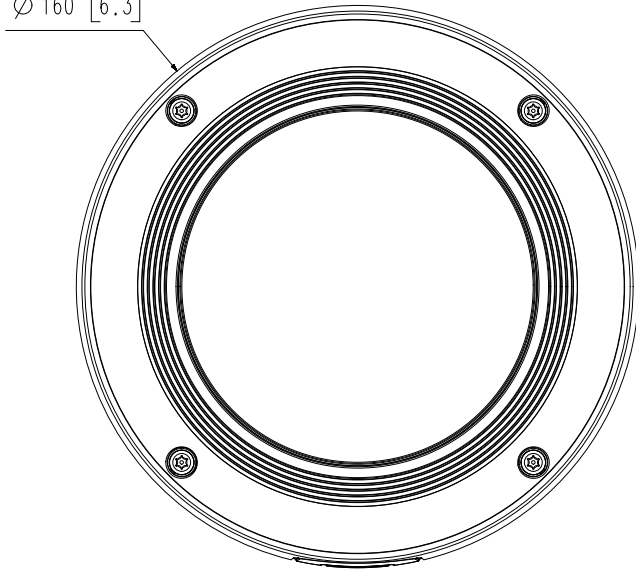

Mechanical

Color / Material	White / Aluminum Hard-coated dome bubble
RAL Code	RAL9003
Product Dimensions / Weight	Ø160x118mm(Ø6.30x4.65"), 1450g(3.20 lb)

DORI (EN62676-4 standard)

Detect (25PPM/ 8PPF)	Wide: 51.7m(169.64ft) / Tele: 174.5m(572.64ft)
Observe (63PPM/ 19PPF)	Wide: 20.7m(67.85ft) / Tele: 69.8m(229.06ft)
Recognize (125PPM/ 38PPF)	Wide: 10.3m(33.93ft) / Tele: 34.9m(114.53ft)
Identify (250PPM/ 76PPF)	Wide: 5.2m(16.96ft) / Tele: 17.5m(57.26ft)

Ø 160 [6.3]

Ø 88 [3.46]

4	XNV-C6083R	'21.01.05
3	XNV-C7083R	'21.01.05
2	XNV-C8083R	'21.01.05
1	XNV-C9083R	'21.01.05
No.	MODEL NAME	DATE

Unit:mm[inch] SCALE:1/1 Hanwha Techwin

© Hanwha Techwin Co.,Ltd. All rights reserved.