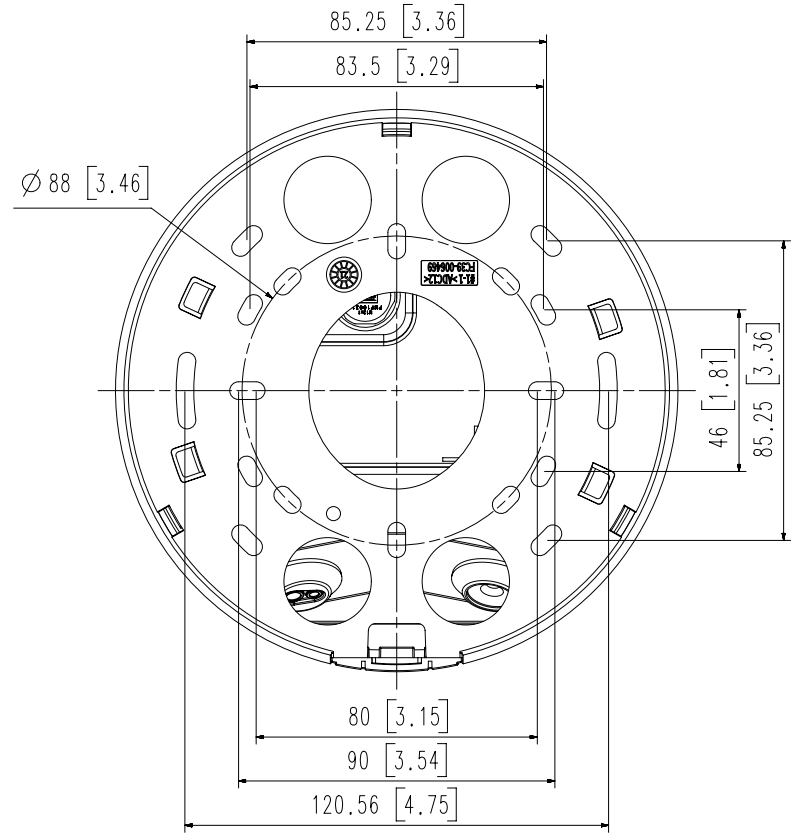

Mechanical

Color / Material	White / Aluminum Hard-coated dome bubble
RAL Code	RAL9003
Product Dimensions / Weight	Ø160x118mm(Ø6.30x4.65"), 1450g(3.20 lb)

DORI (EN62676-4 standard)

Detect (25PPM/ 8PPF)	Wide: 51.7m(169.64ft) / Tele: 174.5m(572.64ft)
Observe (63PPM/ 19PPF)	Wide: 20.7m(67.85ft) / Tele: 69.8m(229.06ft)
Recognize (125PPM/ 38PPF)	Wide: 10.3m(33.93ft) / Tele: 34.9m(114.53ft)
Identify (250PPM/ 76PPF)	Wide: 5.2m(16.96ft) / Tele: 17.5m(57.26ft)

Ø 160 [6.3]

Ø 88 [3.46]

4	XNV-C6083R	'21.01.05
3	XNV-C7083R	'21.01.05
2	XNV-C8083R	'21.01.05
1	XNV-C9083R	'21.01.05
No.	MODEL NAME	DATE

Unit:mm[inch] SCALE:1/1 Hanwha Techwin

© Hanwha Techwin Co.,Ltd. All rights reserved.