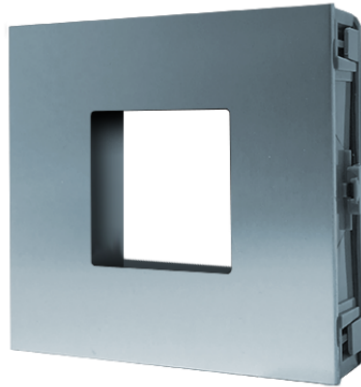

UT9290M

ULTRA ACCESS CONTROL READER MODULE

Module designed to house third-party access control units for Ultra entrance panel. Hole 40 x 40 mm. Coated in anodised aluminium alloy. Dimensions: 100x90x35mm. NOTE: mechanical compatibility with third-party panel-mount reader must be checked and verified for different models

AWARDS

DESIGN
MILANO

UT9290M

ULTRA ACCESS CONTROL READER MODULE

GENERAL DATA

Type	Modular
Height (mm)	90
Width (mm)	100
Depth (mm)	35
Product color	Aluminum
Flush-mounted	Yes, with a dedicated accessory
Wall-mounted	Yes, with a dedicated accessory