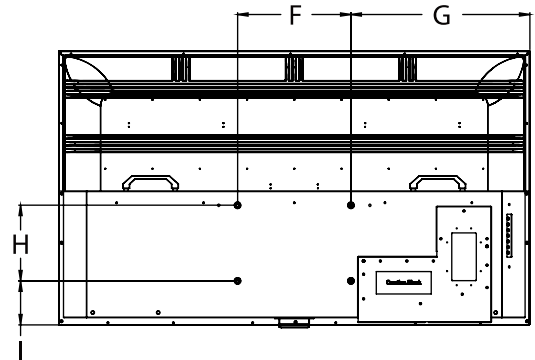

**Environmental**

STORAGE AND OPERATING TEMPERATURE	-22°F - 122°F (-30°C - 50°C)
IP RATING	IP54
SAFETY/EMC	FCC Class B, cULus, NOM

**Mechanical**

SIZE (W x H x D)	NT553: 49.09" x 28.54" x 3.11" (1247 x 725 x 79mm) NT653: 57.59" x 33.31" x 3.11" (1463 x 846 x 79mm) NT753: 66.29" x 38.18" x 4.01" (1684 x 970 x 102mm)
WEIGHT	NT553: 37.5lb (17.01kg) NT653: 50.7lb (22.99kg) NT753: 81.6lb (37.01kg)
VESA MOUNT	NT553: 300 x 200mm NT653: 300 x 200mm NT753: 400 x 200mm
COLOR	Black

**Package Specifications**

	PACKAGE SIZE (W x H x D)	PACKAGE SHIP WEIGHT	PACKAGE UPC CODE	PACKAGE CONTENTS	UNITS IN PACKAGE
NT553:	53.97" x 33.30" x 8.97" (1371 x 846 x 228mm)	59.5lb (26.99kg)	735029344445	Display, Outdoor Rated Smart TV Remote, Magic Remote™, Manual, Outdoor Tilting TV Wall Mount, IR Emitter, Adhesive Cable Tie Holder (x3), Technical Support Insert, Warranty Insert	1
NT653:	62.51" x 38.46" x 8.97" (1588 x 977 x 228mm)	78lb (35.38kg)	735029344452		
NT753:	71.96" x 44.01" x 11.22" (1828 x 1118 x 285mm)	116.5lb (52.84kg)	735029344469		

FRONT VIEW

SIDE VIEW

BACK VIEW

All dimensions = inch (mm)

Display Size	Dimension "A"	Dimension "B"	Dimension "C"	Dimension "D"	Dimension "E"	Dimension "F"	Dimension "G"	Dimension "H"	Dimension "I"	Dimension "J"	Dimension "K"
NT553:	54.64" (1388mm)	28.54" (725mm)	49.09" (1247mm)	1.61" (41mm)	3.11" (79mm)	11.81" (300mm)	18.65" (474mm)	7.87" (200mm)	4.61" (117mm)	26.85" (682mm)	47.69" (1211mm)
NT653:	64.53" (1639mm)	33.31" (846mm)	57.59" (1463mm)	1.61" (41mm)	3.11" (79mm)	11.81" (300mm)	22.89" (582mm)	7.87" (200mm)	5.42" (138mm)	31.62" (803mm)	56.24" (1428mm)
NT753:	74.52" (1893mm)	38.18" (970mm)	66.29" (1684mm)	2.00" (51mm)	4.01" (102mm)	15.75" (400mm)	25.27" (642mm)	7.87" (200mm)	7.45" (189mm)	36.74" (933mm)	65.16" (1655mm)