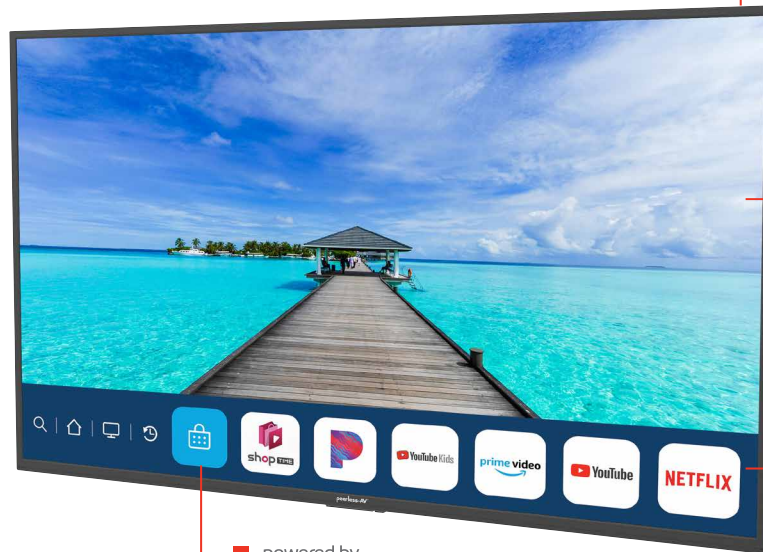

ThinQ AI HOME DASHBOARD
Allows for convenient control of compatible connected IoT devices

HDR PANEL TECHNOLOGY
Portrays a more realistic image with higher contrast and truer color representation

RIBBON PREVIEW
Conveniently re-enter programming without having to restart the app

powered by
webOS TV
Easy access to your favorite apps

powered by **webOS TV**

Magic Remote™ | 4K ULTRA HD | HDR