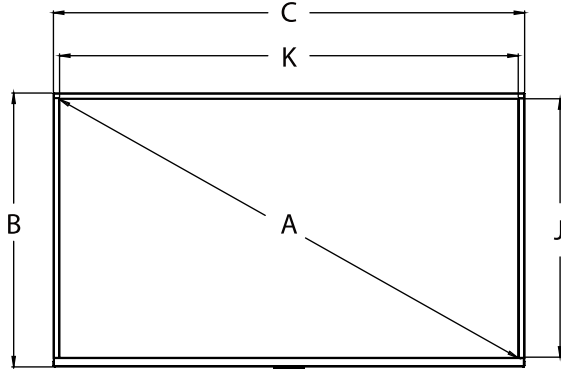

**Environmental**

STORAGE AND OPERATING TEMPERATURE	-22°F - 122°F (-30°C - 50°C)
IP RATING	IP54
SAFETY/EMC	FCC Class B, cULus, NOM

**Mechanical**

SIZE (W x H x D)	NT553: 49.09" x 28.54" x 3.11" (1247 x 725 x 79mm) NT653: 57.59" x 33.31" x 3.11" (1463 x 846 x 79mm) NT753: 66.29" x 38.18" x 4.01" (1684 x 970 x 102mm)
WEIGHT	NT553: 37.5lb (17.01kg) NT653: 50.7lb (22.99kg) NT753: 81.6lb (37.01kg)
VESA MOUNT	NT553: 300 x 200mm NT653: 300 x 200mm NT753: 400 x 200mm
COLOR	Black

**Package Specifications**

	PACKAGE SIZE (W x H x D)	PACKAGE SHIP WEIGHT	PACKAGE UPC CODE	PACKAGE CONTENTS	UNITS IN PACKAGE
NT553:	53.97" x 33.30" x 8.97" (1371 x 846 x 228mm)	59.5lb (26.99kg)	735029344445	Display, Outdoor Rated Smart TV Remote, Magic Remote™, Manual, Outdoor Tilting TV Wall Mount, IR Emitter, Adhesive Cable Tie Holder (x3), Technical Support Insert, Warranty Insert	1
NT653:	62.51" x 38.46" x 8.97" (1588 x 977 x 228mm)	78lb (35.38kg)	735029344452		
NT753:	71.96" x 44.01" x 11.22" (1828 x 1118 x 285mm)	116.5lb (52.84kg)	735029344469		

FRONT VIEW

SIDE VIEW

BACK VIEW

All dimensions = inch (mm)

Display Size	Dimension "A"	Dimension "B"	Dimension "C"	Dimension "D"	Dimension "E"	Dimension "F"	Dimension "G"	Dimension "H"	Dimension "I"	Dimension "J"	Dimension "K"
NT553:	54.64" (1388mm)	28.54" (725mm)	49.09" (1247mm)	1.61" (41mm)	3.11" (79mm)	11.81" (300mm)	18.65" (474mm)	7.87" (200mm)	4.61" (117mm)	26.85" (682mm)	47.69" (1211mm)
NT653:	64.53" (1639mm)	33.31" (846mm)	57.59" (1463mm)	1.61" (41mm)	3.11" (79mm)	11.81" (300mm)	22.89" (582mm)	7.87" (200mm)	5.42" (138mm)	31.62" (803mm)	56.24" (1428mm)
NT753:	74.52" (1893mm)	38.18" (970mm)	66.29" (1684mm)	2.00" (51mm)	4.01" (102mm)	15.75" (400mm)	25.27" (642mm)	7.87" (200mm)	7.45" (189mm)	36.74" (933mm)	65.16" (1655mm)