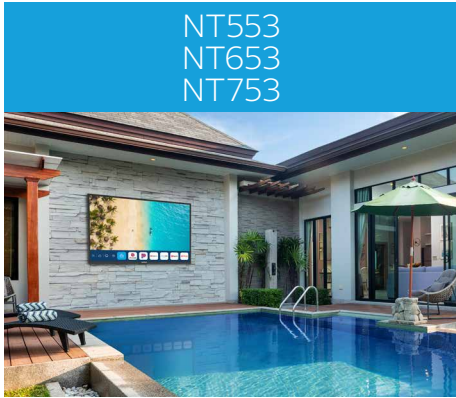

# 55", 65" & 75" Neptune™ Partial Sun Outdoor Smart TVs

The Neptune™ Partial Sun Outdoor Smart TV is an all-season solution for outdoor entertainment and living. This outdoor TV is all weather rated, maintenance-free and has an operating temperature range of -22°F - 122°F (-30°C - 50°C). With 4K resolution and an IPS panel, Neptune meets the full UHD specifications, providing exceptional color and video quality from any viewing angle. The Neptune Partial Sun Outdoor Smart TV brings everyone's favorite content and apps outdoors, creating a feature rich outdoor oasis. Whether you want an outdoor TV on your backyard patio or under the gazebo, quality outdoor entertainment is now a reality with Neptune.

POWERED BY  
**LG Display**

All Weather Rated

Operating Temperature Range:  
-22°F - 122°F  
(-30°C - 50°C)

- IPS panel allows for accurate color representation when viewing off axis
- Enjoy content from popular streaming services
- Customizable with hundreds of apps available from the webOS store
- Sealed cable entry helps prevent water and debris from getting inside
- Magic Remote™\* allows voice commands to be given to the TV, Amazon Alexa and other connected devices
- Includes a Neptune™ Outdoor Tilting TV Wall Mount to provide a secure installation