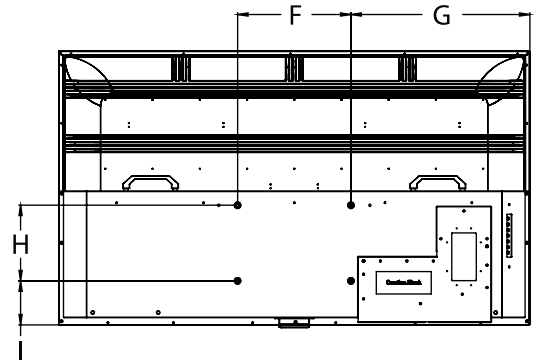

Environmental

STORAGE AND OPERATING TEMPERATURE	-22°F - 122°F (-30°C - 50°C)
IP RATING	IP54
SAFETY/EMC	FCC Class B, cULus, NOM

Mechanical

SIZE (W x H x D)	NT553: 49.09" x 28.54" x 3.11" (1247 x 725 x 79mm) NT653: 57.59" x 33.31" x 3.11" (1463 x 846 x 79mm) NT753: 66.29" x 38.18" x 4.01" (1684 x 970 x 102mm)
WEIGHT	NT553: 37.5lb (17.01kg) NT653: 50.7lb (22.99kg) NT753: 81.6lb (37.01kg)
VESA MOUNT	NT553: 300 x 200mm NT653: 300 x 200mm NT753: 400 x 200mm
COLOR	Black

Package Specifications

	PACKAGE SIZE (W x H x D)	PACKAGE SHIP WEIGHT	PACKAGE UPC CODE	PACKAGE CONTENTS	UNITS IN PACKAGE
NT553:	53.97" x 33.30" x 8.97" (1371 x 846 x 228mm)	59.5lb (26.99kg)	735029344445	Display, Outdoor Rated Smart TV Remote, Magic Remote™, Manual, Outdoor Tilting TV Wall Mount, IR Emitter, Adhesive Cable Tie Holder (x3), Technical Support Insert, Warranty Insert	1
NT653:	62.51" x 38.46" x 8.97" (1588 x 977 x 228mm)	78lb (35.38kg)	735029344452		
NT753:	71.96" x 44.01" x 11.22" (1828 x 1118 x 285mm)	116.5lb (52.84kg)	735029344469		

FRONT VIEW

SIDE VIEW

BACK VIEW

All dimensions = inch (mm)

Display Size	Dimension "A"	Dimension "B"	Dimension "C"	Dimension "D"	Dimension "E"	Dimension "F"	Dimension "G"	Dimension "H"	Dimension "I"	Dimension "J"	Dimension "K"
NT553:	54.64" (1388mm)	28.54" (725mm)	49.09" (1247mm)	1.61" (41mm)	3.11" (79mm)	11.81" (300mm)	18.65" (474mm)	7.87" (200mm)	4.61" (117mm)	26.85" (682mm)	47.69" (1211mm)
NT653:	64.53" (1639mm)	33.31" (846mm)	57.59" (1463mm)	1.61" (41mm)	3.11" (79mm)	11.81" (300mm)	22.89" (582mm)	7.87" (200mm)	5.42" (138mm)	31.62" (803mm)	56.24" (1428mm)
NT753:	74.52" (1893mm)	38.18" (970mm)	66.29" (1684mm)	2.00" (51mm)	4.01" (102mm)	15.75" (400mm)	25.27" (642mm)	7.87" (200mm)	7.45" (189mm)	36.74" (933mm)	65.16" (1655mm)