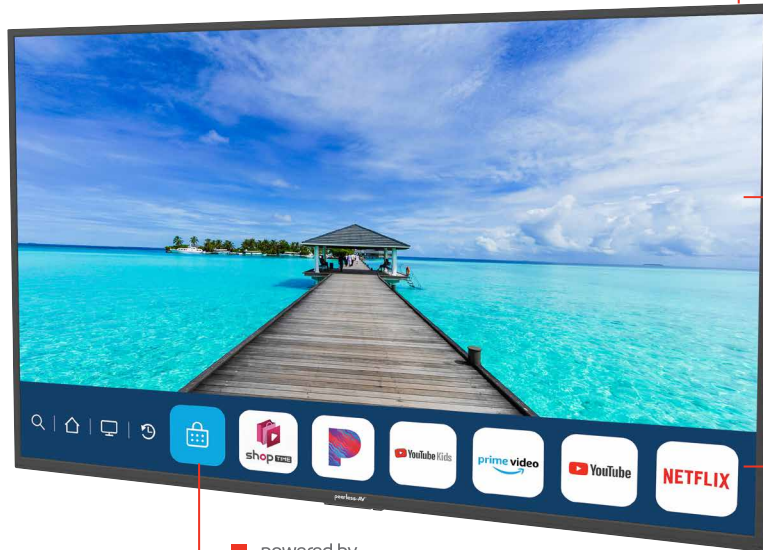

ThinQ AI HOME DASHBOARD
Allows for convenient control of compatible connected IoT devices

HDR PANEL TECHNOLOGY
Portrays a more realistic image with higher contrast and truer color representation

RIBBON PREVIEW
Conveniently re-enter programming without having to restart the app

powered by
webOS TV
Easy access to your favorite apps

powered by **webOS TV**

Magic Remote™ | 4K ULTRA HD | HDR