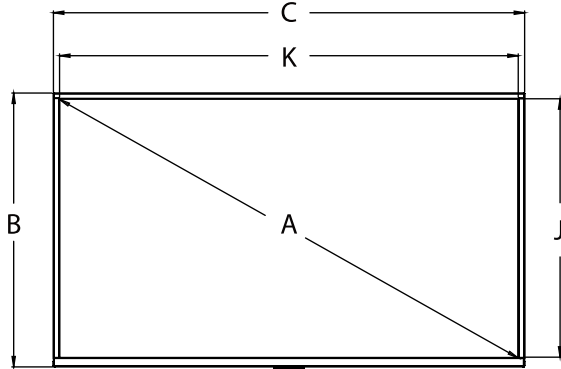

Environmental

STORAGE AND OPERATING TEMPERATURE	-22°F - 122°F (-30°C - 50°C)
IP RATING	IP54
SAFETY/EMC	FCC Class B, cULus, NOM

Mechanical

SIZE (W x H x D)	NT553: 49.09" x 28.54" x 3.11" (1247 x 725 x 79mm) NT653: 57.59" x 33.31" x 3.11" (1463 x 846 x 79mm) NT753: 66.29" x 38.18" x 4.01" (1684 x 970 x 102mm)
WEIGHT	NT553: 37.5lb (17.01kg) NT653: 50.7lb (22.99kg) NT753: 81.6lb (37.01kg)
VESA MOUNT	NT553: 300 x 200mm NT653: 300 x 200mm NT753: 400 x 200mm
COLOR	Black

Package Specifications

	PACKAGE SIZE (W x H x D)	PACKAGE SHIP WEIGHT	PACKAGE UPC CODE	PACKAGE CONTENTS	UNITS IN PACKAGE
NT553:	53.97" x 33.30" x 8.97" (1371 x 846 x 228mm)	59.5lb (26.99kg)	735029344445	Display, Outdoor Rated Smart TV Remote, Magic Remote™, Manual, Outdoor Tilting TV Wall Mount, IR Emitter, Adhesive Cable Tie Holder (x3), Technical Support Insert, Warranty Insert	1
NT653:	62.51" x 38.46" x 8.97" (1588 x 977 x 228mm)	78lb (35.38kg)	735029344452		
NT753:	71.96" x 44.01" x 11.22" (1828 x 1118 x 285mm)	116.5lb (52.84kg)	735029344469		

FRONT VIEW

SIDE VIEW

BACK VIEW

All dimensions = inch (mm)

Display Size	Dimension "A"	Dimension "B"	Dimension "C"	Dimension "D"	Dimension "E"	Dimension "F"	Dimension "G"	Dimension "H"	Dimension "I"	Dimension "J"	Dimension "K"
NT553:	54.64" (1388mm)	28.54" (725mm)	49.09" (1247mm)	1.61" (41mm)	3.11" (79mm)	11.81" (300mm)	18.65" (474mm)	7.87" (200mm)	4.61" (117mm)	26.85" (682mm)	47.69" (1211mm)
NT653:	64.53" (1639mm)	33.31" (846mm)	57.59" (1463mm)	1.61" (41mm)	3.11" (79mm)	11.81" (300mm)	22.89" (582mm)	7.87" (200mm)	5.42" (138mm)	31.62" (803mm)	56.24" (1428mm)
NT753:	74.52" (1893mm)	38.18" (970mm)	66.29" (1684mm)	2.00" (51mm)	4.01" (102mm)	15.75" (400mm)	25.27" (642mm)	7.87" (200mm)	7.45" (189mm)	36.74" (933mm)	65.16" (1655mm)