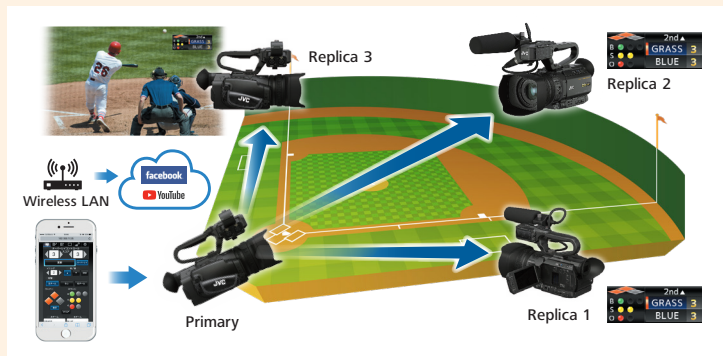

You can select Vertical or Square video streaming for applicable Social Networks, 404x720 or 720x720. White guideline is displayed in the LCD/Viewfinder.

Cropping position can be set to the left, center or right. The position cannot be changed during streaming.

<https://www.facebook.com/facebookmedia/solutions/facebook-live>

GY-HM250 support "RTMPS" protocol.

GY-HM250SP
GY-HM250ESB

Multiple Camera Score Synchronization

The Score Overlay data from a primary GY-HM250SP/ESB can be synchronized with up to three additional replica camcorders.

Primary : GY-HM250SP/ESB (V2 or later)
Replica : GY-HM250SP/ESB, GY-HC500SPC

Primary

Soccer : Shootout

Soccer : Small size

Hockey

Baseball

The camcorder comes with graphics pre-installed for a variety of sports, including football, basketball, baseball, football (soccer), ice hockey and others.

DIS Digital Image Stabilizer (HD mode)

DIS can be used simultaneously with the Optical Image Stabilizer.

DIS OFF

DIS ON

Face Only AF

Face detection technology is used to prioritize the Auto Focus target, dynamically tracking the facial features as the focal point in the frame.