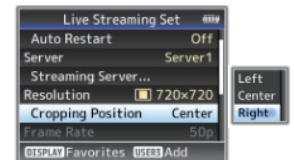

NEW PRODUCT NEWS

4K Memory Card Camera Recorder GY-HM250 V2

The GY-HM250 V2 Upgrade provides Innovative Technology for Social Networking.

Product photo shown with optional microphone.

4K CAM

SNS Vertical / Square Video Streaming

You can select Vertical or Square video streaming for applicable Social Networks, 404x720 or 720x720. White guideline is displayed in the LCD/Viewfinder.

Cropping position can be set to the left, center or right. The position cannot be changed during streaming.