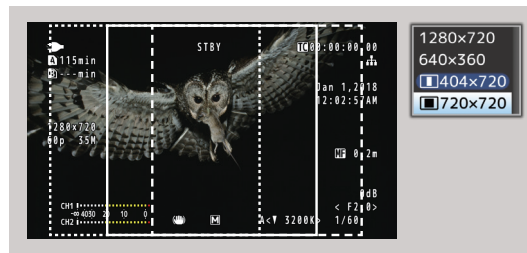

NEW PRODUCT NEWS

4K Memory Card Camera Recorder GY-HM250 V2

The GY-HM250 V2 Upgrade provides Innovative Technology for Social Networking.

Product photo shown with optional microphone.

4K CAM

SNS Vertical / Square Video Streaming

You can select Vertical or Square video streaming for applicable Social Networks, 404x720 or 720x720. White guideline is displayed in the LCD/Viewfinder.

Cropping position can be set to the left, center or right. The position cannot be changed during streaming.

<https://www.facebook.com/facebookmedia/solutions/facebook-live>

GY-HM250 support "RTMPS" protocol.

GY-HM250SP
GY-HM250ESB

Multiple Camera Score Synchronization

The Score Overlay data from a primary GY-HM250SP/ESB can be synchronized with up to three additional replica camcorders.