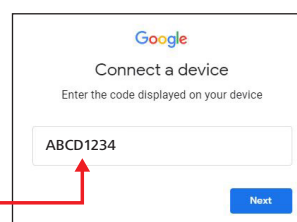

Easy Setup for YouTube Live and Facebook Live

In addition to Facebook Live, you can now use Easy Setup for YouTube Live for simple connection to the SNS.