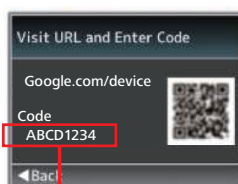

Easy Setup for YouTube Live and Facebook Live

In addition to Facebook Live, you can now use Easy Setup for YouTube Live for simple connection to the SNS.