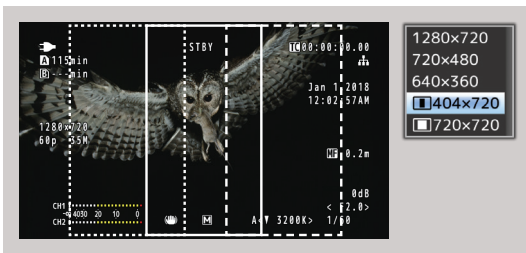

NEW PRODUCT NEWS

4K Memory Card Camera Recorder GY-HM250 V2

The GY-HM250 V2 Upgrade provides Innovative Technology for Social Networking.

Product photo shown with optional microphone.

4K CAM

SNS Vertical / Square Video Streaming

You can select Vertical or Square video streaming for applicable Social Networks, 404x720 or 720x720. White guideline is displayed in the LCD/Viewfinder.

Cropping position can be set to the left, center or right. The position cannot be changed during streaming.