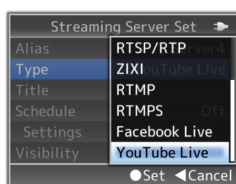

Easy Setup for YouTube Live and Facebook Live

In addition to Facebook Live, you can now use Easy Setup for YouTube Live for simple connection to the SNS.