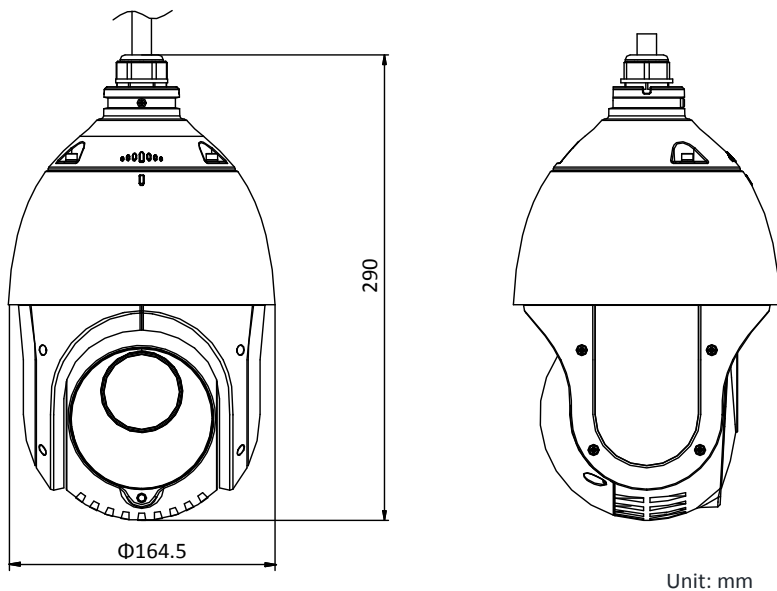

DORI

The DORI (detect, observe, recognize, identify) distance gives the general idea of the camera ability to distinguish persons or objects within its field of view.

It is calculated based on the camera sensor specification and the criteria given by EN 62676-4: 2015.

DORI	Detect	Observe	Recognize	Identify
Definition	25 px/m	63 px/m	125 px/m	250 px/m
Distance (Tele)	2400.0 m (7874.0 ft)	952.4 m (3124.7 ft)	480.0 m (1574.8 ft)	240.0 m (787.4 ft)

Available Model

DS-2DE4425IW-DE (E) 12 VDC & PoE (802.3 at, class 4)

Dimensions

Accessory

Included:

Power adapter

Wall Mount

Included:

Horizontal Pole Mount

Wall Mount

Wall mount with junction box

Wall mount with junction