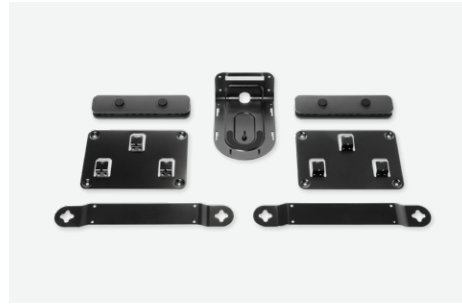

LOGITECH TAP

Touch controller for room solutions

- Responsive 10.1" touch screen
- Commercial-grade cabling and cable management
- Supports both wired and wireless DirectShare content sharing

Optional Table and Riser mounts add convenience and rotate 180° for easy viewing. Or, add a Wall Mount to save space in small and multipurpose rooms.

OTHER COMPONENTS

All components are included with the large room configuration. Rally Mic Pod Hub is optional for the small and medium room configurations.

LOGITECH ROOMMATE

Computing appliance with built-in support for Zoom Rooms.