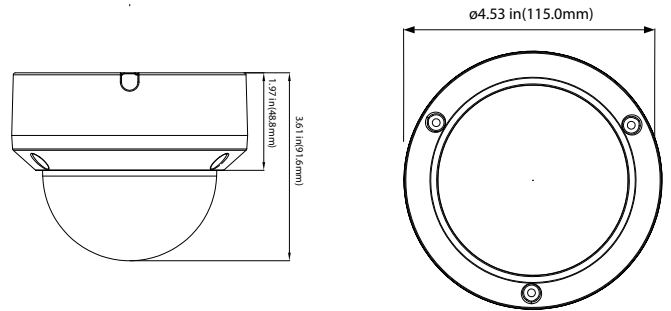

AVC-NSV81F28
8MP H.265 FIXED VANDAL DOME NETWORK CAMERA

8MP H.265 FIXED VANDAL DOME NETWORK CAMERA

8MP H.265 FIXED VANDAL DOME NETWORK CAMERA

The AVYCON AVC-NSV81F28 camera is a 8MP H.265 Vandal Dome Network Camera. This 8MP IP camera supports True Day and Night mode, PoE, up to 98ft. of Smart IR Illumination, and also incorporates an InfiniteStar sensor which allows viewing of video in the lowest of light environments, even in color. This camera includes a Fixed 2.8mm Lens. Also standard with this series is Digital NR, ROI, HLC, True WDR, and BLC capabilities along with IP66 outdoor rating. Optional accessories for this camera include a Junction Box Mount. Includes a MicroSD memory card slot for standalone recording applications.

FUNCTIONS

- 8MP (3840 x 2160) @ 30fps
- Max. Resolution: 3840 x 2160
- Supports Smart H.265/H.264 Encoding
- True Day & Night ICR
- Up to 98 ft. IR Illumination
- Fixed 2.8mm Lens
- 3D DNR, True WDR, HLC, BLC and ROI Encoding
- Supports Triple Streams
- Supports Remote Access with Windows, macOS, iOS and Android
- IP66 Ingress Protection
- Operating Temperature: -22°F - 131°F(-30°- 55°C)
- DC12V / PoE (802.3af, ≤6W)
- Built-in MicroSD Card Slot
- Built-in Reset Button
- NDAA Compliant

DIMENSIONS

Unit : inch (mm)

OPTIONAL ACCESSORIES

AVM-JB-V-S1
JUNCTION BOX

AVM-CWM-EV-S1
COMPACT WALL MOUNT

AVM-HWM-V-S1
HEAVY-DUTY WALL MOUNT

AVM-HCM-V-S1
CEILING MOUNT

AVM-CRM-A1
CORNER MOUNT