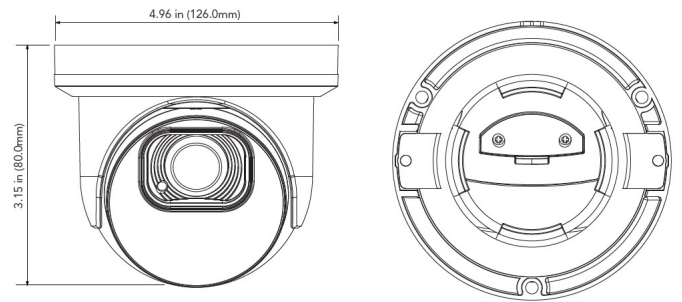

DIMENSIONS

Unit : inch (mm)

OPTIONAL ACCESSORIES

AVM-JB-BE-L1 JUNCTION BOX AVM-CWM-EDV-L1 COMPACT WALL MOUNT AVM-HWM-E-L1 HEAVY-DUTY WALL MOUNT AVM-HCM-E-L1 CEILING MOUNT AVM-CRM-A1 CORNER MOUNT AVM-POM-A1 POLE MOUNT

AVYCON[®]

Copyright © AVYCON. All rights reserved. Specifications and pricing are subject to change without notice.

AVC-NLE51M

5MP H.265 MOTORIZED EYEBALL NETWORK CAMERA

SPECIFICATIONS

CAMERA	
Image Sensor	1/2.8" Progressive Scan CMOS
Resolution	5MP
Image Size	2592 x 1920
Min. Illumination	Color: 0.01lux @ F1.2(AGC ON) BW: 0lux w IR ON
Shutter Speed	1/20,000s ~ 1/5s
Slow Shutter	Supported
IR Distance	Up to 115 ft. (35m)
Lens	Motorized Varifocal 2.7-13.5mm
Field of View	87.4°
WDR	120dB
VIDEO STREAM	
Max. Image Resolution	2592 x 1920 @ 20fps
Supported Resolutions	2592 x 1920, 2592 x 1520, 2304 x 1296, 2048 x 1535, 1920 x 1080, 1280 x 720, 640 x 480, 320 x 240
Main Stream	2592 x 1920, 2592 x 1520, 2304 x 1296, 2048 x 1535, 1920 x 1080, 1280 x 720
Sub Stream	1280 x 720, 640 x 480, 320 x 240
Third Stream	640 x 480, 320 x 240
Video Compression	H.265 / H.264
Video Bit Rate	8 Kbps ~ 8 Mbps (CBR / VBR Adjustable)
NETWORK	
Ethernet	1 x RJ45 10M / 100M Ethernet Port
ONVIF	ONVIF Profile S / G
Protocol	HTTP, HTTPS, FTP, SMTP, UPnP, SNMP, DNS, DDNS, NTP, RTSP, RTP, TCP/IP, PPPoE, DHCP
IMAGE	
Day & Night	EXT / Auto / Color / BW (Black and White)
DWDR	Yes
Digital NR	Yes (3D DNR)
Backlight Compensation (BLC)	Yes
HLC	Yes
ROI	Yes
Privacy Mask	Supported
Sharpness	Yes
Image Setting	Yes
Language	Support for 12 Different Languages
VIDEO ANALYTICS	
Smart Events	Human Detection, Face Detection, Vehicle Detection
Alarm Link Events	Motion Detection, Sensor Alarm, SD Card Full, SD Card Error, IP Address Conflict, Network Disconnection
GENERAL	
Angle Adjustment	Any Angle
Input Voltage	DC 12V / PoE (802.3af)
Power Consumption	≤6W
Working Temperature	-22°~131° F (-30°~55° C)
Dimensions	4.96" x 3.15" (126.0mm x 80.0mm)