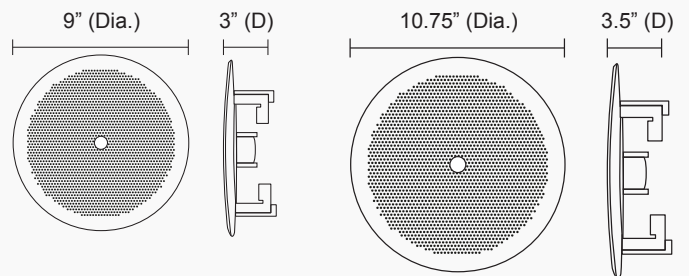

**SPG86TC** 8" 70/25V modern grille in-ceiling speaker with volume control knob

SPG86TC

SPG86T

### Features

- Modern style mesh steel grille
- 70/25V transformer with colored leads
- Dog-ear mounting clamps for secure installation
- SPG86TC and SPG66TC feature volume control knob centered on grille
- Lifetime warranty

### Specifications

	SPG86T	SPG86TC	SPG66T	SPG66TC
RMS Power .....	10W	10W	10W	10W
Max. Power.....	15W	15W	15W	15W
Transformer Type .....	70/25V	70/25V	70/25V	70/25V
Transformer Power Type .....	5W, 2.5W, 1W, 0.5W, 0.25W & 8 Ohms	5W, 2.5W, 1W, 0.5W, 0.25W & 8 Ohms	5W, 2.5W, 1W, 0.5W, 0.25W & 8 Ohms	5W, 2.5W, 1W, 0.5W, 0.25W & 8 Ohms
Termination Type .....	Colored leads	Colored leads	Colored leads	Colored leads
Sensitivity (1W/1M).....	91dB	91dB	91dB	91dB
Maximum SPL (Pax/1M).....	101dB	101dB	100dB	100dB
Driver Impedance .....	8 Ohms	8 Ohms	8 Ohms	8 Ohms
Magnet.....	5 oz. ferrite	5 oz. ferrite	5 oz. ferrite	5 oz. ferrite
Frequency Response Range .....	90Hz ~ 20kHz	90Hz ~ 20kHz	120Hz ~ 20kHz	120Hz ~ 20kHz
Dispersion @ 1000Hz.....	120° Conical	120° Conical	120° Conical	120° Conical
Driver.....	8" paper cone woofer, 0.8" dual cone tweeter	8" paper cone woofer, 0.8" dual cone tweeter	6" paper cone woofer, 0.8" dual cone tweeter	6" paper cone woofer, 0.8" dual cone tweeter
Speaker Dimensions.....	10.75" (Dia.) x 3.5" (D)	10.75" (Dia.) x 3.5" (D)	9" (Dia.) x 3" (D)	9" (Dia.) x 3" (D)
Mounting Dimensions .....	9.5" (Dia.)	9.5" (Dia.)	7.625" (Dia.)	7.625" (Dia.)
Minimum Mounting Depth.....	2.8"	2.8"	2.4"	2.4"
Weight .....	2.2 lbs.	2.3 lbs.	1.9 lbs.	2 lbs.
Material.....	Baffle: High impact polystyrene Grille: Steel	Baffle: High impact polystyrene Grille: Steel	Baffle: High impact polystyrene Grille: Steel	Baffle: High impact polystyrene Grille: Steel
Color.....	Off-White	Off-White	Off-White	Off-White