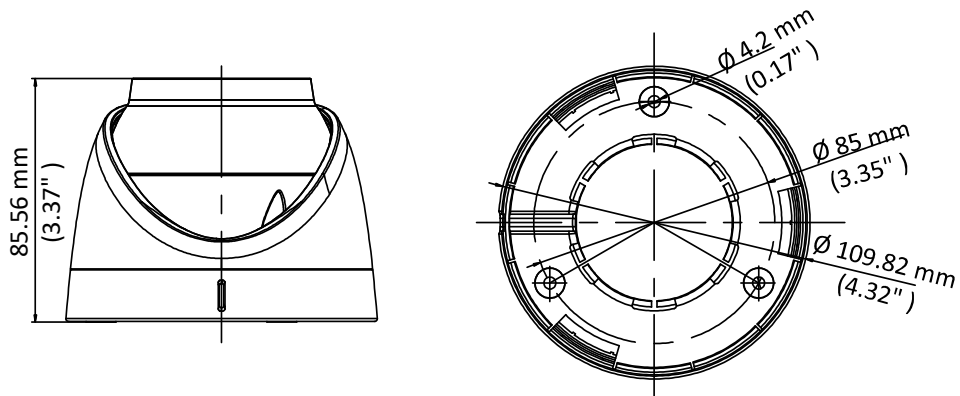

Dimensions

Accessories

Pendant Cap

Inclined Ceiling
Mount

Junction Box