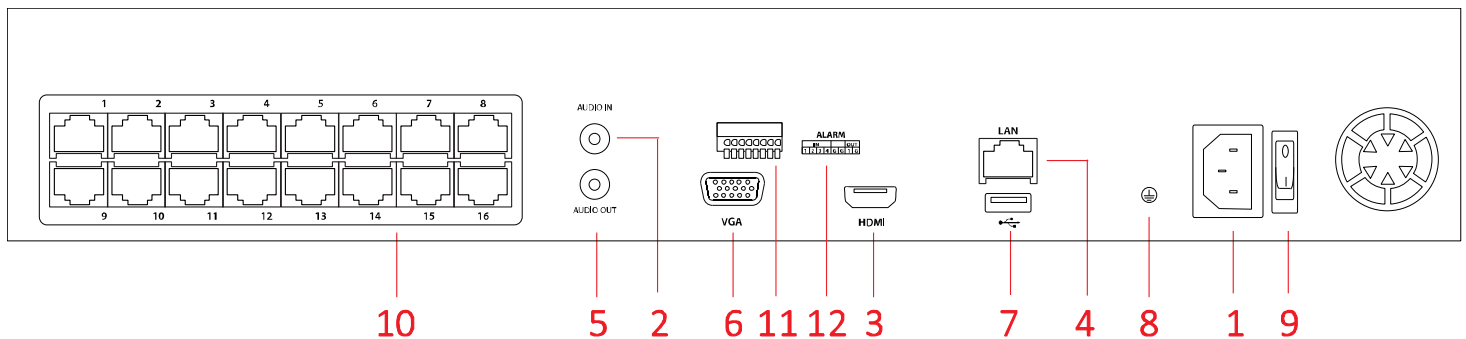

Physical Interfaces

Index	Description	Index	Description
1	Power Input	7	USB Interface
2	Audio In	8	Ground
3	HDMI Interface	9	Power Switch
4	LAN Network Interface	10	Network Interfaces with PoE function (8 interfaces for DS-7608NI-Q2/8P and 16 interfaces for DS-7616NI-Q2/16P)
5	Audio Out	11	Alarm I/O
6	VGA Interface	12	Alarm Contacts Legend