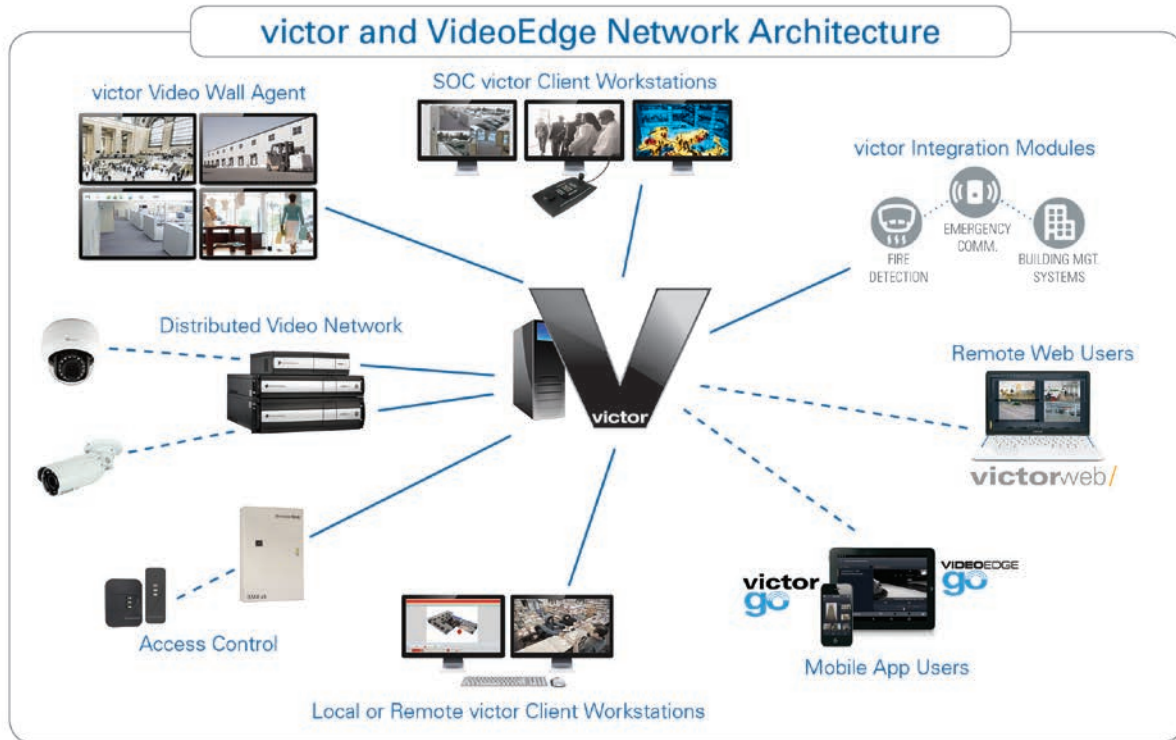

Hardware Specifications

Specification	Description
Camera Type	IP and SD Analog
Max # of Cameras (IP or Analog)	64
Max # of Analog Inputs	32
Operating System	VideoEdge OS built on openSUSE Linux
OS Drive	Single 500 GB
Network Interface	2 x GigE NICs
RAID Controller	Yes
Video Storage	0, 6, 12, 18, 24, 30 TB
External Storage	iSCSI
Power Supply	400W, 100-240VAC
Max BTU	1000
Monitor Interface	1 VGA, 1 DVI
Max. Digital Monitors	1
Max. Analog Spot Monitors	2
VideoEdge Client	Yes
Audio Inputs	32
Audio Output	Yes
Alarm Contact Inputs/Outputs	36/32
Analog Loop Through	32 (auto-terminating)
RS422	1
RS232	2
Video Recording Throughput	300 Mbps¹
Dimensions (W x H x D)	48.3 x 13 x 61 cm (19 x 5.13 x 24 in)
Regulatory	FCC Part 15, Class A; CE: EN55022, Class A; CE: EN6100-3-2; 3-3; ICES-003/NMB-003, Class A; AS/NZS CISPR22, Class A Immunity CE: EN50130-4 CE: EN55024 Safety UL 60950-1 (2nd Ed); IEC/EN 60950-1; CSA C22.2 60950-1, UL 2900-2-3 Level 3

¹150 Mbps if VideoEdge Client is used