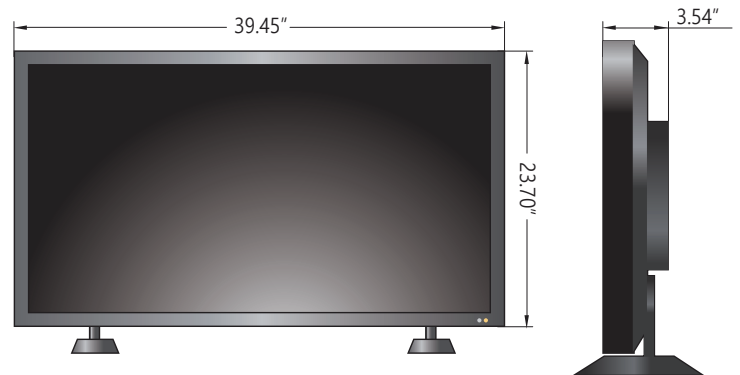

DIMENSIONS