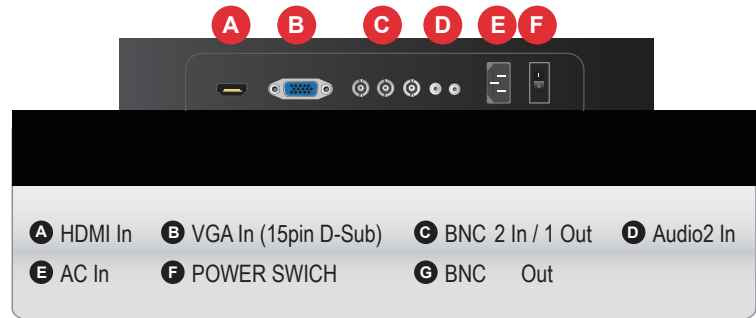

SPECIFICATIONS

43RCE	
Display	
Screen Size	42.51 Inch
Max. Resolution	1920 x 1080 @ 60Hz
Pixel Pitch	0.4902 x 0.4902mm
Brightness	300cd/m²
Contrast Ratio	1200 : 1
Aspect Ratio	16 : 9
Viewing Angle (H/V)	178° / 178°
Display Color	16.7 Million
Response Time	< 8ms
Video System	NTSC / PAL
Interface	
Video In (BNC Type)	2 In
Video Out (BNC Type)	1 Out
HDMI In	1 In
VGA In (15Pin D-Sub)	1 In
Audio	1 In / 1 Out
Transmitter	
Remote Control	Yes
Audio	
Built-in Speakers	Yes (2W x 2)
Features	
Multi Language	English, Chinese
General	
Outline Dimension (W x H x D)	39.44" x 23.70" x 3.53" (w/o stand)
Net Weight	49 lbs
Material Type	Metal
Material Color	Black
Desk Top Stand	Yes (Foot Stand)
Environment	
Consumption: < On	< 100W
Standby Mode	< 1W
Electrical Rating	AC100~240V (50/60Hz)
Operating Temperature	0° ~ 40° C / 32° ~ 104° F
Storage Temperature	-20° ~ 60° C / -4° ~ 140° F
Mounts	
VESA™ Mount Size	200 x 200mm
Wall	WB-4663
Ceiling	CMH-01

INPUT INTERFACE