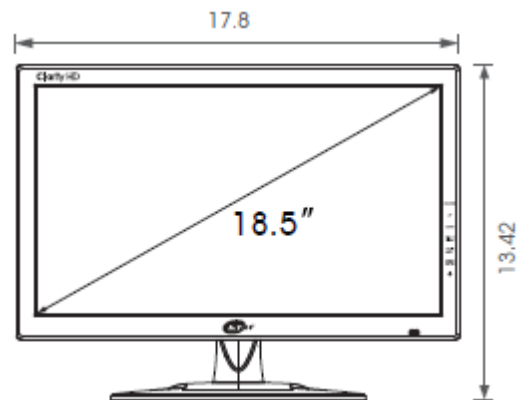

**Features:**

- 18.5" LED HD monitor
- HDMI digital inputs
- BNC and VGA analog inputs  
(BNC analog looping output)
- OSD selectable aspect ratio; 16:9 or 4:3
- Built-in stereo speakers and audio amplifier
- HDMI, VGA and audio cables included
- VESA mounting pattern 100mm
- Desk stand included

# CM19LED Specifications

Power	
Source	100 ~ 240V AC
Consumption	< 18 W
Monitor Features	
Viewable Area (W x H)	16.63" x 9.57"
Viewable Angle (H x V)	170° / 160°
TV Lines	720 H-TVL
LED Type	RGB
Color Space	Deep color
Color Depth	30 bits; 1 billion (1,073,741,824 colors)
Monitor Aspect Ratio	16:9
Display Aspect Ratio	16:9 or 4:3
Contrast Ratio	2000:1
Brightness	250 CD/m <sup>2</sup>
Pixel Pitch	0.28 mm
Response Time	5 ms
Refresh Rate	60, 70, 72.2, 72.8, 75 Hz Depending on resolution
Filter	3D Comb Filter
Noise Reduction	3D De-interlace
Display Resolutions Supported	1360 x 768; 1280 x 1024; 1024 x 768; 800 x 600; 640 x 480; 720 x 400
Input Resolutions Supported	1920 x 1080 (scaled); 1360 x 768; 1280 x 1024; 1024 x 768; 800 x 600; 640 x 480; 720 x 400
Input / Output	
Digital Video	HDMI: Up to 1920 x 1080
Analog Video	HD VGA: Up to 1920 x 1080
	SD BNC: In + Looping Out S-Video: In
Audio Inputs	1 x 3.5 mm mini-jack
Audio Outputs	1 x 3.5 mm mini-jack Output active for inputs for analog and digital audio
Audio Amplifier	1 Watt / Channel
Speakers	2 built-in

General Information	
Panel Surface	Matte Surface
Case Material	Plastic
Mounting	VESA Standard 100 x 100
Accessories	Power Cord, Stand, 3.5mm Audio Cable, VGA Cable, HDMI Cable, and User's Manual
Certifications	CE, FCC, HDMI Forum
Temperature	32°F to 104°F (0°C to 40°C)
Humidity	< 85%
Dimensions (W x H x D)	17.8" x 11" x 2" (452 x 280 x 51 mm)

## Dimensions