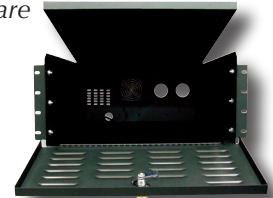

NEW BW-4RURACKBOX (fan ventilated)

INDOOR - NEMA 1 wall-mount rack enclosure includes our BW-4RURACK vertical rack accessory. 24"W x 30"H x 8"D

BW-RACKBOX (fan ventilated)

INDOOR - NEMA 1 enclosure Includes a 315 cubic foot/min. fan and an internal 19" rack. 120 volts AC. Draws 0.5 amps running.

BW-RACKCART (fan ventilated)

Same unit as above with four wheels (pictured right)

Rack Accessories

NEW BW-4RURACK

- Vertical 19" 4RU Rack
- Free standing, wall-mountable, or mounts in many of Mier's large outdoor enclosures

BW-230 Rack-Mountable Fan-Ventilated NVR Lockbox

- 5RU - 17.73"W x 8.1"H x 24"D
- Rated at 100 lb capacity
- 120V continuous-duty fan
- Includes hardware

BW-235

- Same unit as above but slightly smaller
- 3RU - 17.73"W x 5.1"H x 24"D
- Rated at 50 lb capacity