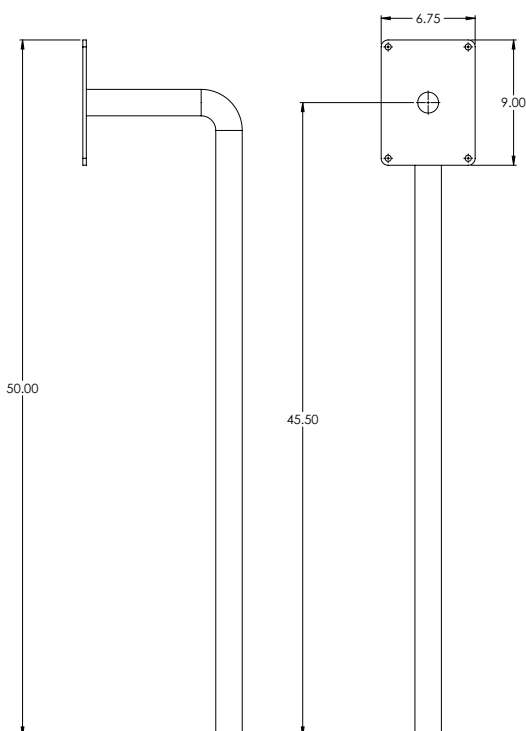

Available for the:

- CB 4-s
- CB 4-r
- CB 6-s

Specifications

- **Single Mount Height:** 50" (127 cm)
- **Dual Mount Height:** 80.02" (191.77 cm)
- **Width:** 6.75" (17.145 cm)
- **Construction:** Schedule 40 steel tubing
- **Mounting Base:** 7" diameter (17.78 cm)
- **Finish:** Black
 - Custom colors available

CB 4-s/4-r/4-u/6-s

Single Mount

Dual Mount

Mounting Schematics

Technical Features

Available for the:

- IP2500
- Centry®

Specifications

- **Height:** 43" (109.22 cm)
- **Width:** 7" (17.78 cm)
- **Construction:** Schedule 40 steel tubing
- **Mounting Base:** 7" diameter (17.78 cm)
- **Finish:** Black
 - Custom colors available

IP2500/Centry