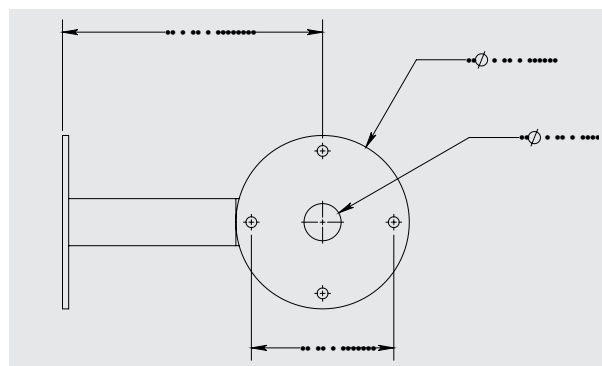

Mounting Schematics

Note: Specifications subject to change without notice or obligation on the part of Code Blue Corporation.