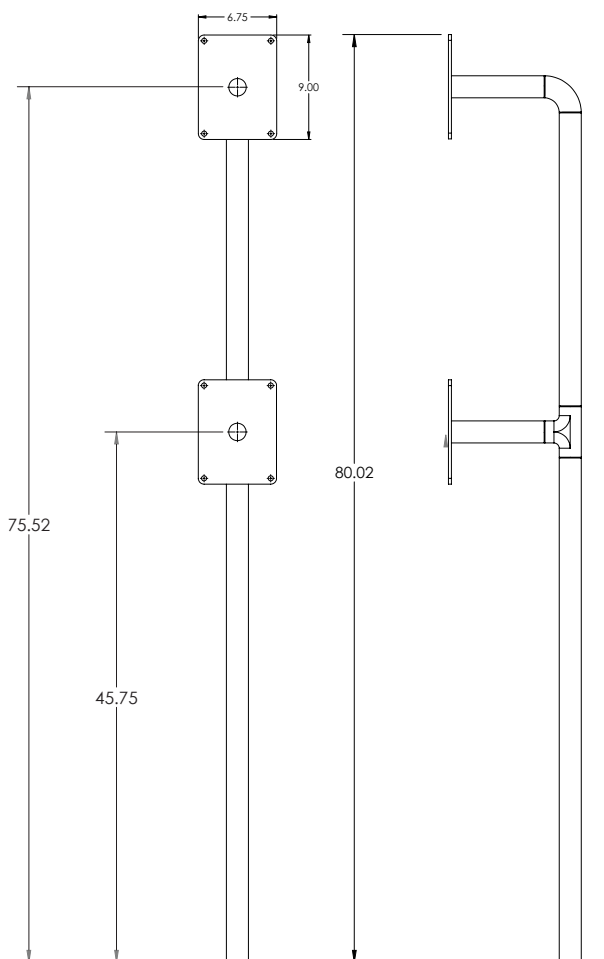

Available for the:

- CB 4-s
- CB 4-r
- CB 6-s

Specifications

- **Single Mount Height:** 50" (127 cm)
- **Dual Mount Height:** 80.02" (191.77 cm)
- **Width:** 6.75" (17.145 cm)
- **Construction:** Schedule 40 steel tubing
- **Mounting Base:** 7" diameter (17.78 cm)
- **Finish:** Black
 - Custom colors available

CB 4-s/4-r/4-u/6-s

Single Mount

Dual Mount

Mounting Schematics

Technical Features

Available for the:

- IP2500
- Centry®

Specifications

- **Height:** 43" (109.22 cm)
- **Width:** 7" (17.78 cm)
- **Construction:** Schedule 40 steel tubing
- **Mounting Base:** 7" diameter (17.78 cm)
- **Finish:** Black
 - Custom colors available

IP2500/Centry