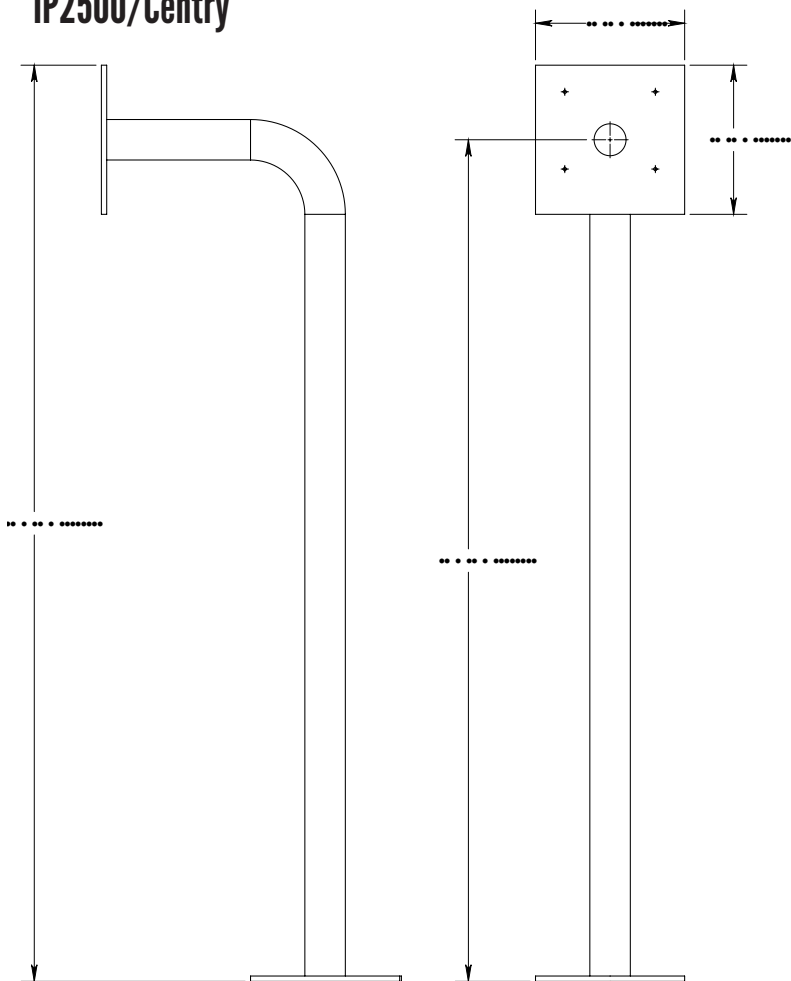

Available for the:

- CB 4-s
- CB 4-r
- CB 6-s

Specifications

- **Single Mount Height:** 50" (127 cm)
- **Dual Mount Height:** 80.02" (191.77 cm)
- **Width:** 6.75" (17.145 cm)
- **Construction:** Schedule 40 steel tubing
- **Mounting Base:** 7" diameter (17.78 cm)
- **Finish:** Black
 - Custom colors available

CB 4-s/4-r/4-u/6-s

Single Mount

Dual Mount

Mounting Schematics

Technical Features

Available for the:

- IP2500
- Centry®

Specifications

- **Height:** 43" (109.22 cm)
- **Width:** 7" (17.78 cm)
- **Construction:** Schedule 40 steel tubing
- **Mounting Base:** 7" diameter (17.78 cm)
- **Finish:** Black
 - Custom colors available

IP2500/Centry