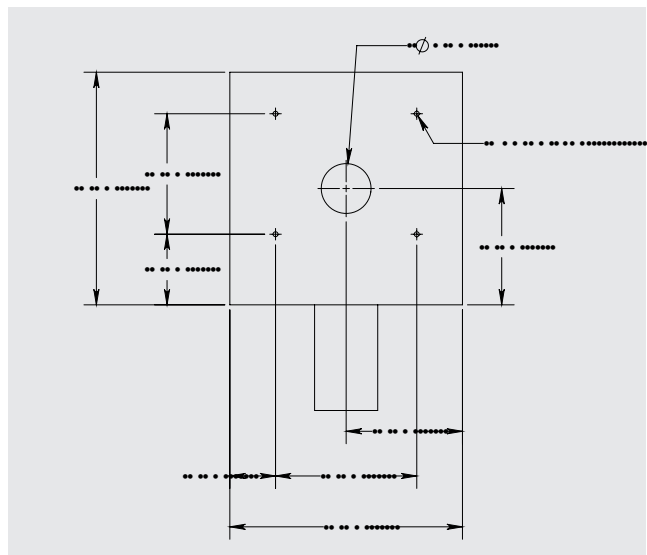

Mounting Schematics

Note: Specifications subject to change without notice or obligation on the part of Code Blue Corporation.