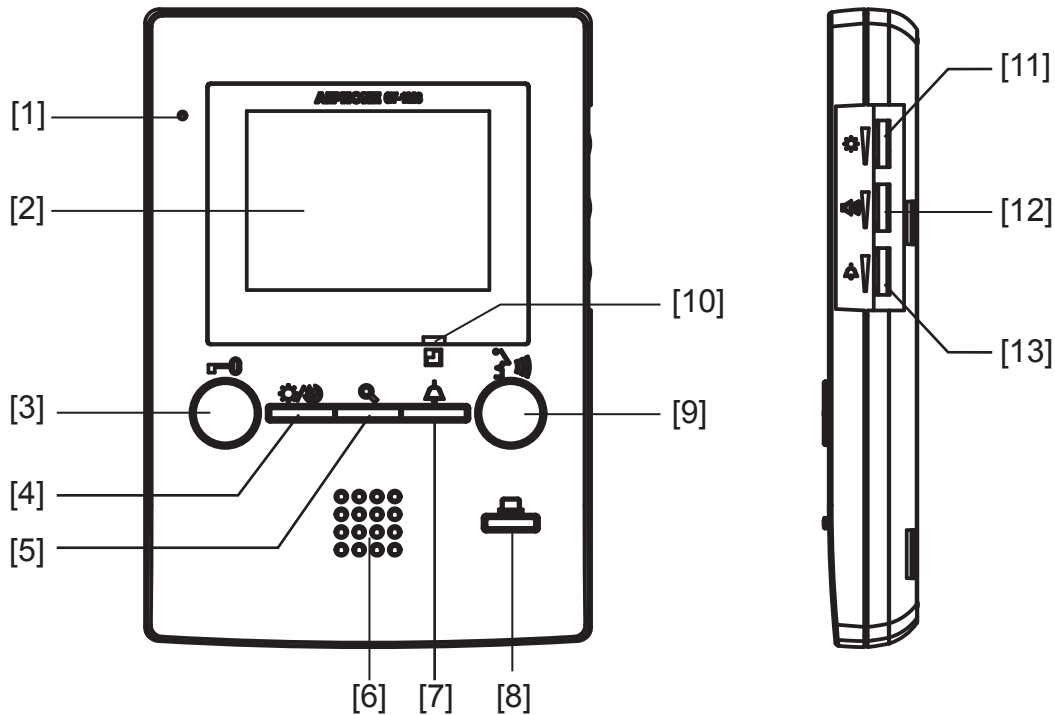

GT-1M3

3.5" Video Tenant Station

FEATURE CALL-OUT

FEATURE CALL-OUT DEFINITIONS

- [1] Microphone
- [2] Color LCD video screen
- [3] Door release button
- [4] Adjust button
- [5] Zoom/Wide button
- [6] Speaker
- [7] Concierge/Security guard call/light button
- [8] Option button
- [9] Talk/Off button
- [10] Status indicator (orange)
- [11] Screen brightness control (0-10)
- [12] Receive volume control (0-10)
- [13] Call tone volume control (0-10)

SPECIFICATIONS

- Power Source: 24V DC, supplied from GT-BC
- Communication: Hands-free or Push-to-talk
- Screen: 3.5 inch TFT color LCD
- Mounting: Surface wall mount
- Temperature: 32-104°F (0-40°C)
- Dimensions: 7-1/16" H x 4-15/16" W x 1" D
- Weight: Approx. 0.67 lbs (303g)