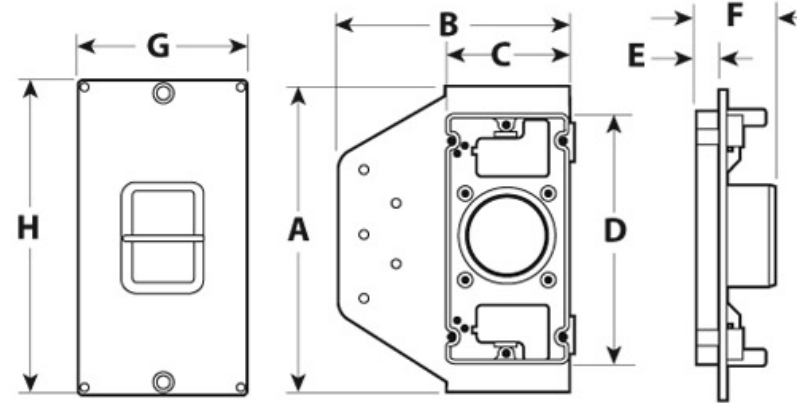

Submittal Sheet

Part Description:
ElectraValve Rough-In Kit

Part Number:
775851

Approvals and Listings maintained by:
Canplas Industries Ltd
Canada: 1-800-461-5300 USA: 1-888-461-5307

Part #	Part UPC	Size (inches)	Ctn Qty	Ctn Bar Code	Ctn. Wt (Kgs)	Ctn. Wt (lbs)	Skid Cubic (m)	Skid Cubic (ft)	Ctns/Skid
775851	662671064073		25	30662671064074	2.80	6.16	1.79	63.37	72

Dimensions (inches)

A	B	C	D	E	F	G	H
5.503	4.1	2.166	4.287	0.414	1.25	2.324	4.266