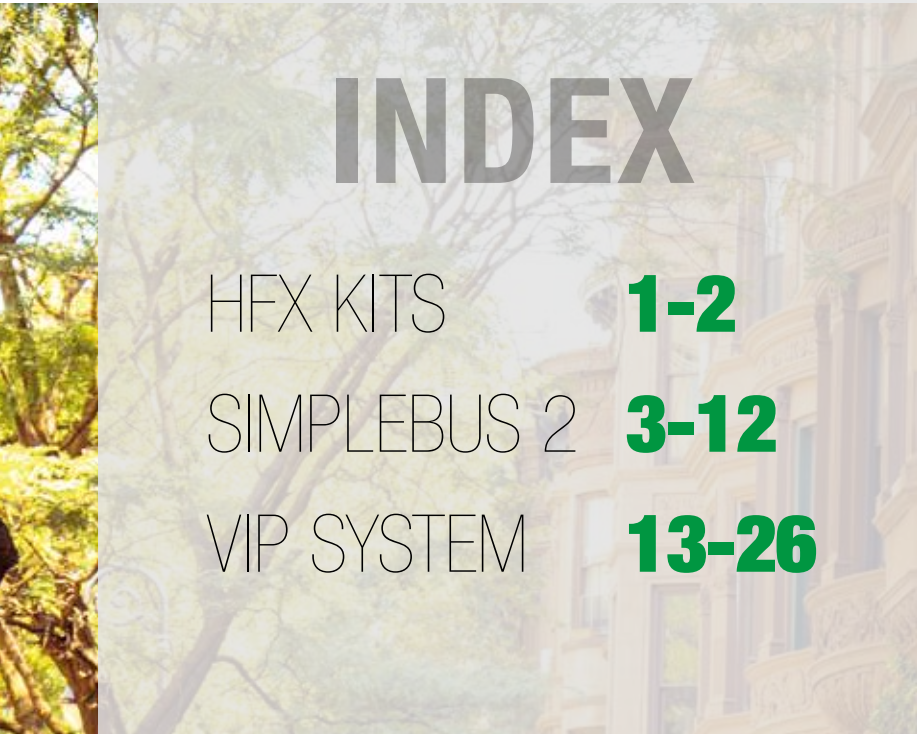

C O N T E N T S

INDEX

HFX KITS	1-2
SIMPLEBUS 2	3-12
VIP SYSTEM	13-26

C O N T A C T U S

**MAIN OFFICE - CALIFORNIA
SALES**

626-930-0388, OPTION 1
SALES@COMELITUSA.COM

**TECH
SUPPORT**

626-930-0388, OPTION 2
TECH@COMELITUSA.COM

RMA

RMA@COMELITUSA.COM