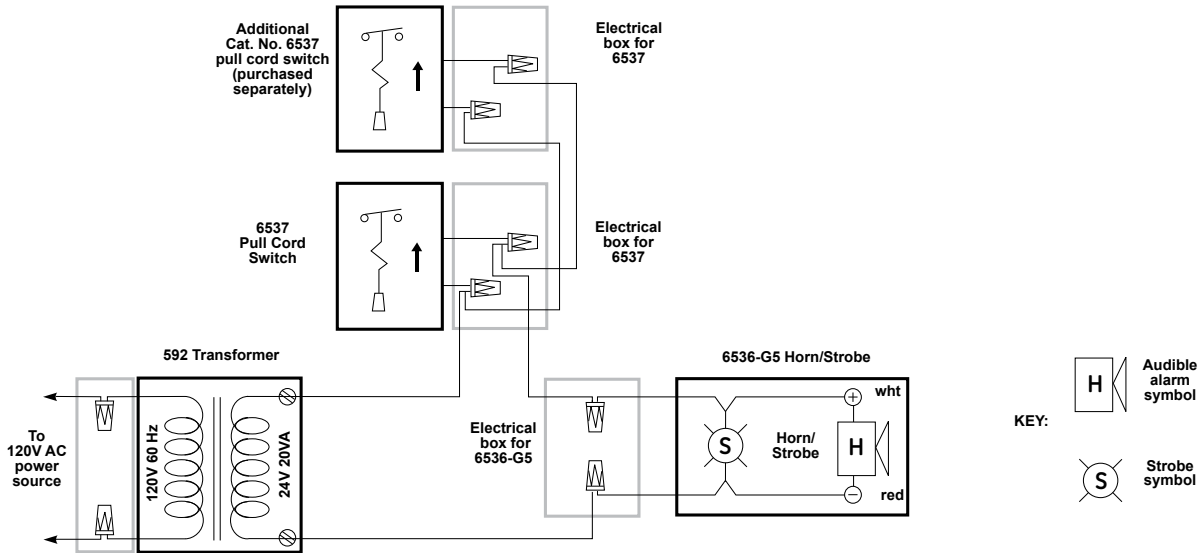

Call for Assistance Kits CFA Series

Technical Information

Connecting 6538-G5 Call for Assistance Kit