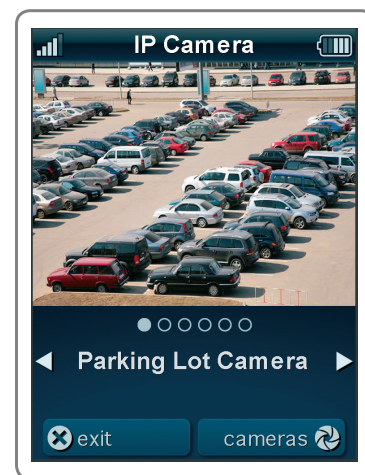

Designed with your Total Control system in mind

Designed to be an extension of the URC Total Control family of products, this remote features quick connect Wi-Fi which means no waiting to take control. A full range of integrated components means having the freedom to set and monitor the temperature on a classroom's thermostat, keep an eye on the front lobby without leaving the boardroom, or dim the lights in a training center before a video presentation – making it easy to enjoy total control of just about anything. *Simply Brilliant.*

total control

TRC-1080 PROGRAMMABLE WI-FI (COLOR LCD)
UNIVERSAL REMOTE CONTROL

Tech Talk

- 2-inch, vivid full-color backlit LCD
- LCD screen area supports up to 6 buttons per screen
- Pick-up sensor technology activates backlit buttons automatically
- Sleek, ergonomic design in stylish piano black
- Hard button keys to support virtually every common function (power, numeric keys, channel up and down, navigation, four colored buttons and more)
- Quick connect Wi-Fi
- Offsite programming via the Internet
- Two-way control for a multitude of A/V components
- **Wi-Fi:** IEEE 802.11b/g/n
- **Weight (without AC Adapter):** 7.8 oz. with battery
- **Size:** 8.8"(H) x 2.3"(W) x 0.9"(D)
- **Battery:** Rechargeable Lithium polymer, 1960mAH
- Includes charging cradle
- One Year USA Limited Warranty