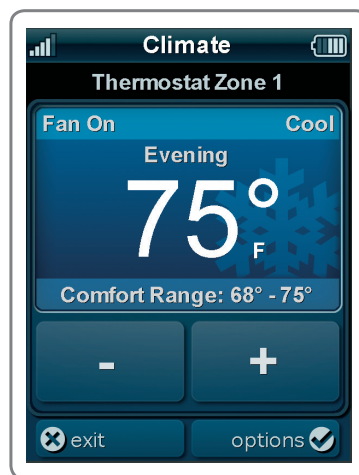

Designed with your Total Control system in mind

Designed to be an extension of the URC Total Control family of products, this remote features quick connect Wi-Fi which means no waiting to take control. A full range of integrated components means having the freedom to set and monitor the temperature on a classroom's thermostat, keep an eye on the front lobby without leaving the boardroom, or dim the lights in a training center before a video presentation – making it easy to enjoy total control of just about anything. *Simply Brilliant.*

total control

TRC-1080 PROGRAMMABLE WI-FI (COLOR LCD)
UNIVERSAL REMOTE CONTROL

Tech Talk

- 2-inch, vivid full-color backlit LCD
- LCD screen area supports up to 6 buttons per screen
- Pick-up sensor technology activates backlit buttons automatically
- Sleek, ergonomic design in stylish piano black
- Hard button keys to support virtually every common function (power, numeric keys, channel up and down, navigation, four colored buttons and more)
- Quick connect Wi-Fi
- Offsite programming via the Internet
- Two-way control for a multitude of A/V components
- **Wi-Fi:** IEEE 802.11b/g/n
- **Weight (without AC Adapter):** 7.8 oz. with battery
- **Size:** 8.8"(H) x 2.3"(W) x 0.9"(D)
- **Battery:** Rechargeable Lithium polymer, 1960mAH
- Includes charging cradle
- One Year USA Limited Warranty