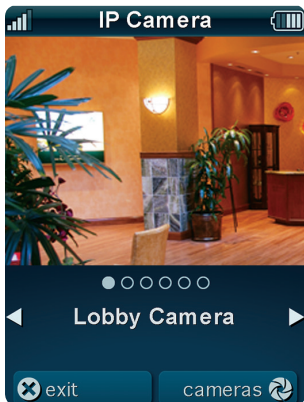

TRC-1080

PROGRAMMABLE WI-FI (COLOR LCD) UNIVERSAL REMOTE CONTROL

Convenience customized

Envision your commercial building equipped with easy-to-use tools to help you reach new levels of convenience. With the TRC-1080's capability to support virtually unlimited audio visual components, your company will realize the full potential of a URC Total Control® system. Enjoy robust functionality to create a custom menu for quick access to things important to you. Revel in the two-way feedback feature for real-time monitoring right

on the remote screen. Imagine the ability to see many things you're controlling, from large warehouses to corporate training rooms. Plus, this remote automatically "wakes up" when lifted thanks to pick-up sensor technology. Just one button press gives you immediate access to your A/V equipment and more.