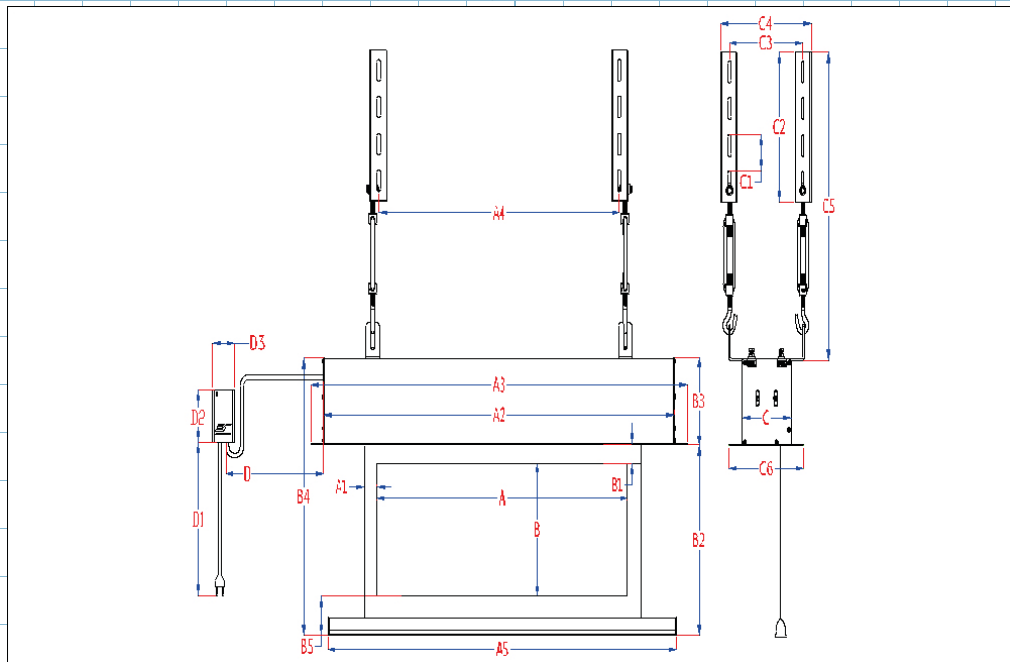

Unit: inch

For D- D3 refer to website

Note: Data Error ±1". The listed measurements are for general reference only. Please contact Elite Screens to verify product design and dimensions before attempting to integrate its products with any structural or furniture modification. Although a manufacturer may offer product advice, it may be taken or disregarded at the integrator's discretion. Elite Screens will not be held responsible or be otherwise liable for faulty installations.