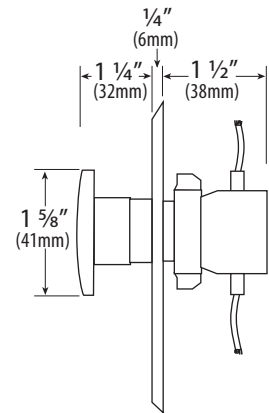

VOLTAGE:	12/24V AC/DC
CONTACT TYPE:	DPST
CONTACT RATING:	10 AMPS
TEMP RANGE:	-13°F TO 158°F (-25°C TO 75°C)
SWITCH LIFE:	100,000 CYCLES
DIMENSIONS:	4 1/2" H x 2 3/4" W x 1 3/4" D (114mm x 70mm x 44mm)
STD. FINISH:	STAINLESS STEEL