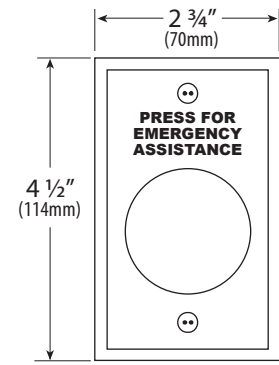

VOLTAGE:	12/24V AC/DC
CONTACT TYPE:	DPST
CONTACT RATING:	10 AMPS
TEMP RANGE:	-13°F TO 158°F (-25°C TO 75°C)
SWITCH LIFE:	100,000 CYCLES
DIMENSIONS:	4 1/2" H x 2 3/4" W x 1 3/4" D (114mm x 70mm x 44mm)
STD. FINISH:	STAINLESS STEEL