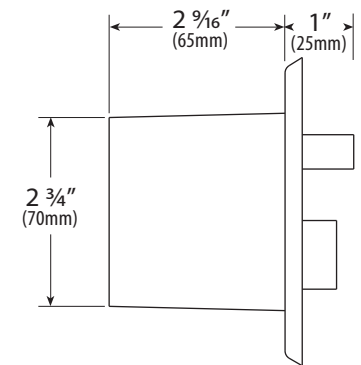

CM-AF140SO