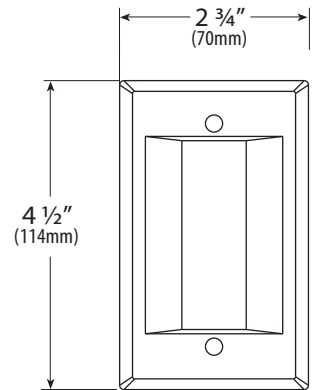

CM-AF140SO