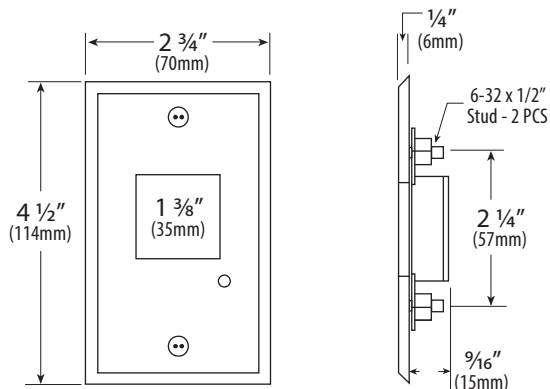

CM-AF501SO

SINGLE GANG ANNUNCIATOR, WITH SOUNDER, 'ASSISTANCE REQUESTED' (MESSAGE ONLY APPEARS UPON ACTIVATION)

VOLTAGE:	24 VDC
ILLUMINATION:	SUPER BRIGHT LEDs
SOUNDER:	PIEZO, 85 DB AT 4" (101mm)
CURRENT DRAW:	75mA, MAX.
TEMP RANG:	32°F - 176°F (0°C - 80°C)
DIMENSIONS:	4 1/2" H x 2 3/4" W x 9/16" D (114mm x 70mm x 15mm)
STD. FINISH:	STAINLESS STEEL

CM-AF501SO