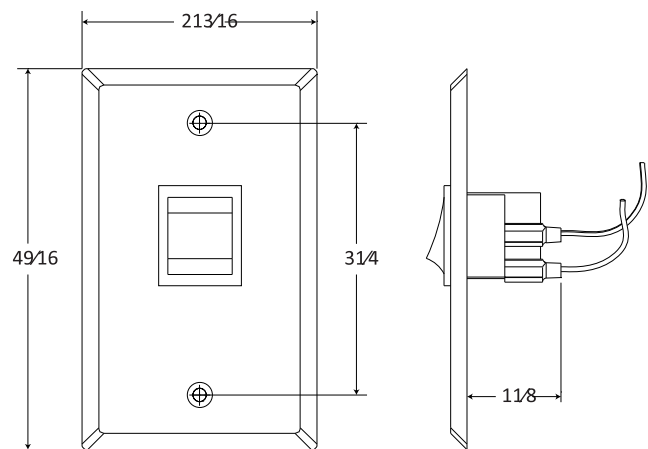

RECOMMENDED QUAM COMPONENTS

Single-Gang Enclosure	Surface Mount : SE4W

Recommended construction sequences, installation instructions, and A&E Specifications are available in various formats in the QUAM Architects' and Engineers' Resources section on the web at: www.QuamSpeakers.com				QUAM-NICHOLS COMPANY, INC. 234 East Marquette Rd. Chicago, IL. 60637 Tel: 1-800-NEED-NOW (800-633-3669) Fax: 1-888-NEED-NOW (888-633-3669) e-mail: NeedNow@QNC.com www.QuamSpeakers.com
© 2013 Quam-Nichols Company reserves the right to make changes and/or improvements to its products at any time and without notice.