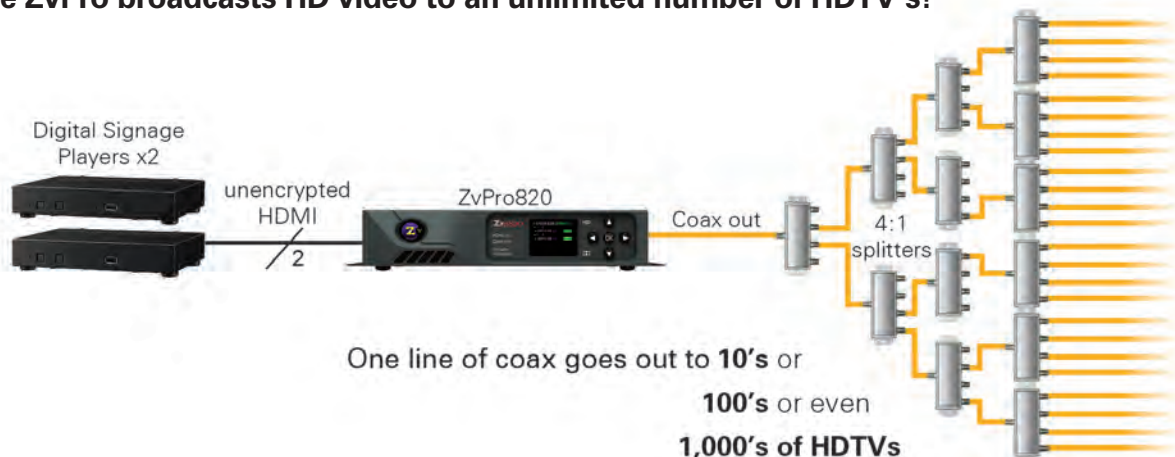

### Distributing digital signage, or HD video content has never been easier or more affordable!

Based on the same architecture as their big brothers (HDbridge 2000 Series encoder/modulators), ZvPro models pack powerful features into a small space. At just 1RU high and shelf or rack mountable, it takes just one ZvPro to create a digital TV channel and broadcast it throughout your entire facility.

Simple Installation:

- Shelf or optional rack mount
- Use Existing Coaxial Cabling
- Compatible with any HDTV

Advanced Features:

- Front-Panel Color LCD for Configuration and Status
- Web-based Management
- MPEG2 Video and AC3 Audio Encoding
- Analog and Digital Audio Input
- Delay-matched Analog Audio Output
- Closed caption support

### One ZvPro broadcasts HD video to an unlimited number of HDTV's!

- 1 ) Full color display
- 2 ) Powerful interface for configuration and monitoring
- 3 ) Integral flanges for shelf or wall mounting
- 4 ) 12v DC High retention force connector
- 5 ) 10/100 LAN port for web-based management
- 6 ) Delayed matched audio output
- 7 ) Closed Caption
- 8 ) Single or Dual ZeeVee DIN for Component or VGA