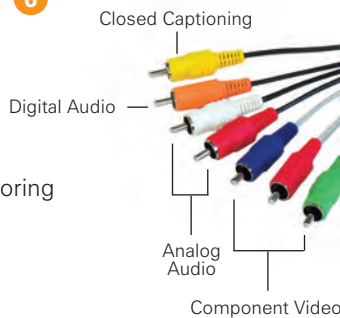

### Distributing digital signage, or HD video content has never been easier or more affordable!

Based on the same architecture as their big brothers (HDbridge 2000 Series encoder/modulators), ZvPro models pack powerful features into a small space. At just 1RU high and shelf or rack mountable, it takes just one ZvPro to create a digital TV channel and broadcast it throughout your entire facility.

Simple Installation:

- Shelf or optional rack mount
- Use Existing Coaxial Cabling
- Compatible with any HDTV

Advanced Features:

- Front-Panel Color LCD for Configuration and Status
- Web-based Management
- MPEG2 Video and AC3 Audio Encoding
- Analog and Digital Audio Input
- Delay-matched Analog Audio Output
- Closed caption support

### One ZvPro broadcasts HD video to an unlimited number of HDTV's!

- 1 ) Full color display
- 2 ) Powerful interface for configuration and monitoring
- 3 ) Integral flanges for shelf or wall mounting
- 4 ) 12v DC High retention force connector
- 5 ) 10/100 LAN port for web-based management
- 6 ) Delayed matched audio output
- 7 ) Closed Caption
- 8 ) Single or Dual ZeeVee DIN for Component or VGA

- 9 ) Unencrypted HDMI
- 10 ) Fan cooled front to back airflow (all units)
- 11 ) 45 dBmV RF output
- 12 ) 12v, 25w power supply

**Optional Accessories (ordered separately)**

- 13 ) Rack Mount Kit
- 14 ) AV Video Cable (3' and 6')
- 15 ) VGA Video Cable (6')