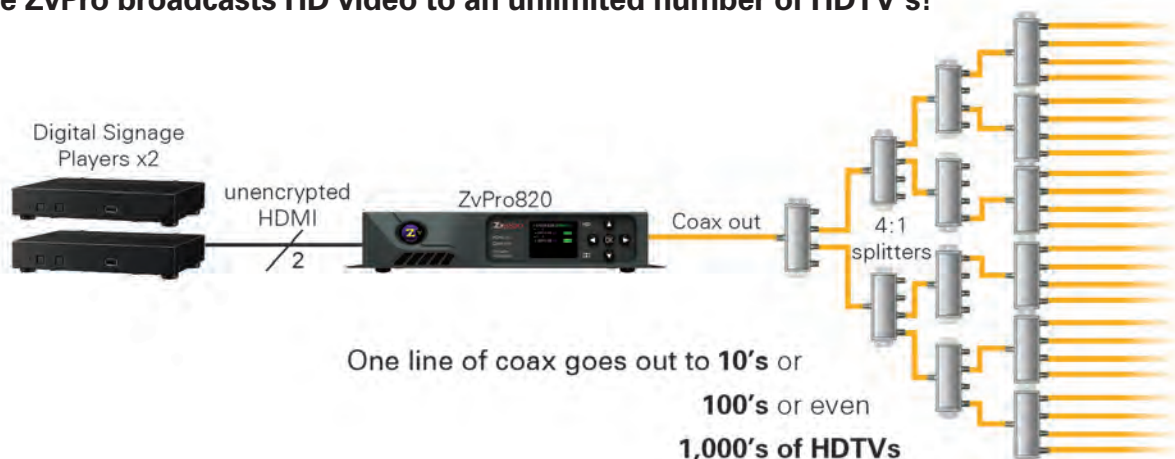

### Distributing digital signage, or HD video content has never been easier or more affordable!

Based on the same architecture as their big brothers (HDbridge 2000 Series encoder/modulators), ZvPro models pack powerful features into a small space. At just 1RU high and shelf or rack mountable, it takes just one ZvPro to create a digital TV channel and broadcast it throughout your entire facility.

Simple Installation:

- Shelf or optional rack mount
- Use Existing Coaxial Cabling
- Compatible with any HDTV

Advanced Features:

- Front-Panel Color LCD for Configuration and Status
- Web-based Management
- MPEG2 Video and AC3 Audio Encoding
- Analog and Digital Audio Input
- Delay-matched Analog Audio Output
- Closed caption support

### One ZvPro broadcasts HD video to an unlimited number of HDTV's!

- 1 ) Full color display
- 2 ) Powerful interface for configuration and monitoring
- 3 ) Integral flanges for shelf or wall mounting
- 4 ) 12v DC High retention force connector
- 5 ) 10/100 LAN port for web-based management
- 6 ) Delayed matched audio output
- 7 ) Closed Caption
- 8 ) Single or Dual ZeeVee DIN for Component or VGA