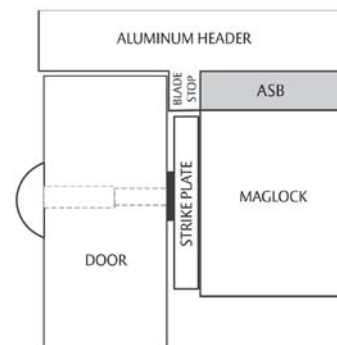

SECURITRON[®]

ASSA ABLOY

Product Catalog 2022

Experience a safer
and more open world

M32, M62, M82 Magnalock® Accessories

ASB Aluminum Spacer Bracket

- Use when a blade stop requires the Magnalock to be lowered
- Comes pre-drilled for the mounting bolts and wire
- Provides a blind nut for surface installation of strike
- Available in clear aluminum or black anodized
- MagnaCare® lifetime replacement, no-fault, no questions asked warranty

PART NUMBER	DESCRIPTION	FINISH
ASB-32BK	Aluminum Frame Spacer Bracket – M32	Black Anodized
ASB-32CL	Aluminum Frame Spacer Bracket – M32	Clear Anodized
ASB-62BK	Aluminum Frame Spacer Bracket – M62	Black Anodized
ASB-62CL	Aluminum Frame Spacer Bracket – M62	Clear Anodized
ASB-82BK2	Aluminum Frame Spacer Bracket – M82	Black Anodized
ASB-82CL	Aluminum Frame Spacer Bracket – M82	Clear Anodized
ASCWB-DM62CL	Aluminum 1-1/2" [38.1mm] Spacer – Concrete/Wood Bracket, DM62	Clear