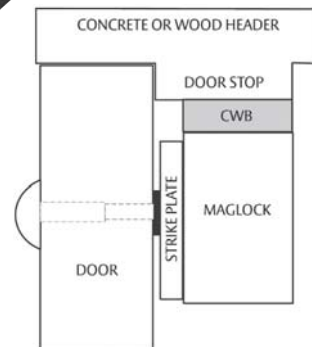

PART NUMBER	DESCRIPTION	FINISH
ASB-32BK	Aluminum Frame Spacer Bracket – M32	Black Anodized
ASB-32CL	Aluminum Frame Spacer Bracket – M32	Clear Anodized
ASB-62BK	Aluminum Frame Spacer Bracket – M62	Black Anodized
ASB-62CL	Aluminum Frame Spacer Bracket – M62	Clear Anodized
ASB-82BK2	Aluminum Frame Spacer Bracket – M82	Black Anodized
ASB-82CL	Aluminum Frame Spacer Bracket – M82	Clear Anodized
ASCWB-DM62CL	Aluminum 1-1/2" [38.1mm] Spacer – Concrete/Wood Bracket, DM62	Clear

CWB Concrete Wood Bracket

- Used on wood or concrete filled metal frames
- Provides a concealed wire chamber
- Available in clear aluminum or black anodized
- MagnaCare® lifetime replacement, no-fault, no questions asked warranty

AOS Offset Strike Plate

- Alters the position of the mounting hole by 1/4" [6mm]. This is often required to clear the glass on aluminum frame store front doors.
- Includes Offset Strike Plate only.
- MagnaCare® lifetime replacement, no-fault, no questions asked warranty.