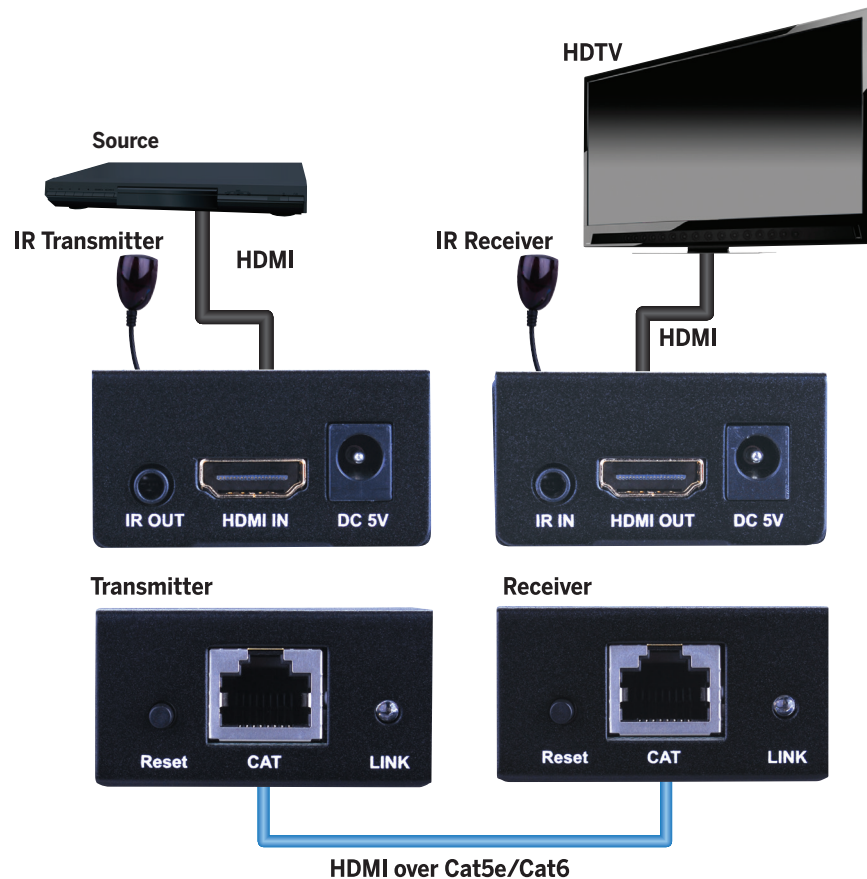

HDMI® Extender over Single Cat5e/6 Cable with IR

- Allows HDMI Audio/Video and IR signals to be transmitted over a single Cat5e/6 cable
- Transmission Range: Extends 1080p resolution up to 196ft/60m over a single Cat5e or Cat6 cable
- IR system allows for control of source at display location (IR accessories included)
- Auto EQ distance for perfect transmission and reception of HDMI signals by just a push of a button
- Power over Cable (PoC) allows the transmitter to supply power to the receiver
- Works with HDMI and HDCP compliant devices
- Supports up to 1080p High Definition resolution
- Power Supply: 5V, 1A DC
- Dimensions: 1.875" W x 1" H x 3.25" D