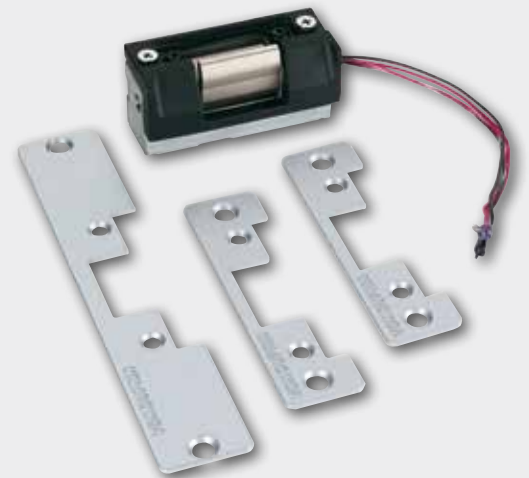

## 5100 Series

Electric strike for cylindrical locksets and deadlatches

### Overview

The Von Duprin 5100 Series electric door strike has been designed to offer flexibility and convenience for locksmiths and security professionals alike. This easy-to-install electric strike was created for medium-duty applications, specifically to control traffic flow through interior and exterior openings in retail and commercial environments.

The 5100 electric strike is compatible with a wide range of cylindrical devices and is extremely versatile for field conversions. The combination of three faceplate options plus field selectable voltage and power fail modes allows it to be changed on the job site to create as many as 12 different configurations. An adjustable keeper also improves fit for applications with weather stripping or tight door preps. In short, the 5100 provides added convenience by ensuring the right parts are in the box to get the job done.

## Standard features

- Power failure mode: Field configurable fail-secure/fail-safe
- Voltage: Field configurable 12VDC/24 VDC dual voltage solenoid
- Mounting tabs and shims
- Self-adhesive neoprene filler for retrofits