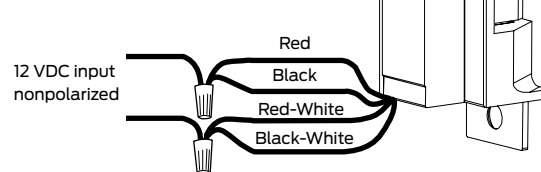

12 VDC strike wiring