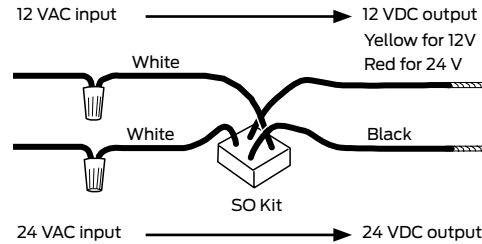

Solenoid power requirements; 12VDC, 0.38 A, 24 VDC, 0.19 A

For DC operation, Von Duprin PS902 series power supply is recommended. For AC operation, Von Duprin SO24 kit is recommended.