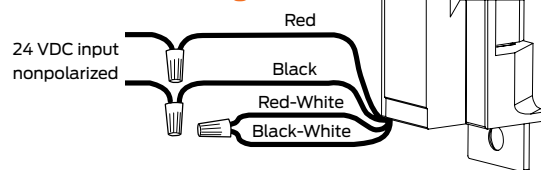

24VDC strike wiring

Ordering information

5100-689-S024

Model	Finish	Rectifier Kit*
1	2	3

* Optional

Selections correspond with the numbers above

1	Model
5100	Electric strike for cylindrical locksets
2	Finish
BHMA 689/US SP28	Aluminum
BHMA 622/US 19	Flat Black
BHMA 695/US SP313	Dark brown
3	Rectifier kit (optional)
S012	Converts 12 VAC voltage to 12 VDC to operate the solenoid
S024	Converts 24 VAC voltage to 24 VDC to operate the solenoid

Standard features

- Power failure mode: Field configurable fail-secure/fail-safe
- Voltage: Field configurable 12VDC/24 VDC dual voltage solenoid
- Mounting tabs and shims
- Self-adhesive neoprene filler for retrofits

About Allegion

Allegion (NYSE: ALLE) is a global pioneer in safety and security, with leading brands like CISA®, Interflex®, LCN®, Schlage® and Von Duprin®. Focusing on security around the door and adjacent areas, Allegion produces a range of solutions for homes, businesses, schools and other institutions. Allegion is a $2 billion company, with products sold in almost 130 countries. For more, visit www.allegion.com.

aptiQ ■ LCN ■ SCHLAGE ■ STEELCRAFT ■ VON DUPRIN

© 2015 Allegion
005009, Rev. 08/15
allegion.com