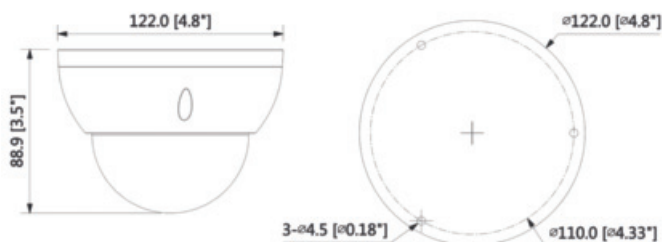

FREE Multisite VMS Software
Download from www.watchnetinc.com

Optional Brackets:

BRACK-WM-48

BRACK-BB-48

BRACK-PM-06

iPhone

Model	MPIX-40VDV-IRVR2
Camera	
Image Sensor	1/3" 4Megapixel progressive CMOS
Effective Pixels	2688(H) x 1520(V)
Min. Illumination	0.01 Lux @ F1.6
RAM / ROM	128MB / 128MB
Electronic Shutter Speed	Auto/Manual 1/3 s - 1/100000 s
Scanning System	Progressive
IR On / Off Control	Auto / Manual
IR LEDs	2
Lens	
IR Distance	Up to 40m (131ft)
Focal Length	Motorized vari-focal 2.7mm-13.5mm
Max. Aperture	F1.5
Angle of View	Horizontal: 104°-27° Vertical: 5°-15° Diagonal: 124°-31°
Optical Zoom	5 times
Mount Type	φ14
IR On/Off Control	Auto / Manual
Close Focus Distance	0.8 m-0.8 m (2.62 ft-2.62 ft)
Smart Event	
Standard Analytics	Intrusion; Line Crossing
Video	
Compression	H.265; H.264; H.264B; MJPEG
Smart Codec	Supports H.265/H.264
Bit Rate Control	CBR / VBR
Resolution	2688×1520 (2688×1520); 2560×1440 (2560×1440); 2304×1296 (2304×1296); 1080p (1920×1080); 1.3M (1280×960); 720p (1280×720); D1 (704×576/704×480); VGA (640×480); CIF (352× 288/352×240)
Bit Rate	H.264: 32K~6144K / H.265: 12K~ 6144K
Frame Rate	Main Stream: 2688×1520 (1fps-20fps) 2560×1440 (1fps-25/30fps) Sub Stream: 704×576 (1fps-25fps)704×480 (1fps-30fps)
Day / Night	ICR switch
BLC Mode	Yes WDR(120dB)
White Balance	Auto/natural/street lamp/outdoor/manual/regional custom
Gain Control	Auto / Manual
Noise Reduction	3D DNR
Motion Detection	Off / On (4 Zone, Rectangle)
Region of Interest (ROI)	Yes (4 areas)
Smart IR	Yes
Image Rotation	0°/90°/180°/270° (Supports 90°/270° with 2688 ×1520 resolution)
Mirror	Yes
Privacy Masking	4 areas