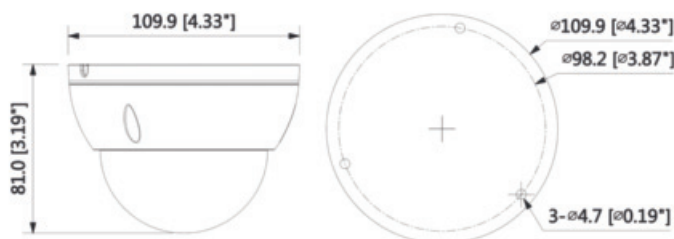

FREE Multisite VMS Software  
Download from [www.watchnetinc.com](http://www.watchnetinc.com)

Optional Brackets:

BRACK-WM-48

BRACK-BB-44

BRACK-PM-06

iPhone

Model	MPIX-40VDF-IR28R2
<b>Camera</b>	
Image Sensor	1/3" 4Megapixel progressive CMOS
Effective Pixels	2688(H) x 1520(V)
Min. Illumination	0.01 Lux @ F1.6
RAM / ROM	128MB / 128MB
Electronic Shutter Speed	Auto/Manual 1/3 s - 1/100000 s
Scanning System	Progressive
IR On / Off Control	Auto / Manual
IR LEDs	3
<b>Lens</b>	
IR Distance	Up to 30m (98ft)
Focal Length	2.8mm fixed lens
Max. Aperture	F1.6
Angle of View	Horizontal: 102.0° Vertical: 55.0° Diagonal: 121.0°
Mount Type	M12
IR On/Off Control	Auto / Manual
Close Focus Distance	0.9 m (2.95 ft)
<b>Smart Event</b>	
General Analytics	Intrusion; Line crossing
<b>Video</b>	
Compression	H.265; H.264; H.264B; MJPEG
Smart Codec	Supports H.265/H.264
Bit Rate Control	CBR / VBR
Resolution	2688×1520 (2688×1520); 2560×1440 (2560×1440); 2304×1296 (2304×1296); 1080p (1920×1080); 1.3M (1280×960); 720p (1280×720); D1 (704×576/704×480); VGA (640×480); CIF (352× 288/352×240)
Bit Rate	H.264: 32K~6144K / H.265: 12K~ 6144K
Frame Rate	<b>Main Stream:</b> 2688×1520 (1fps-20fps) 2560×1440 (1fps-25/30fps) <b>Sub Stream:</b> 704×576 (1fps-25fps)704×480 (1fps-30fps)
Day / Night	ICR switch
BLC Mode	Yes WDR(120dB)
White Balance	Auto/natural/street lamp/outdoor/manual/regional custom
Gain Control	Auto / Manual
Noise Reduction	3D DNR
Motion Detection	Off / On (4 Zone, Rectangle)
Region of Interest (ROI)	Yes (4 areas)
Smart IR	Yes
Image Rotation	0°/90°/180°/270° (Supports 90°/270° with 2688 ×1520 resolution)
Mirror	Yes
Privacy Masking	4 areas