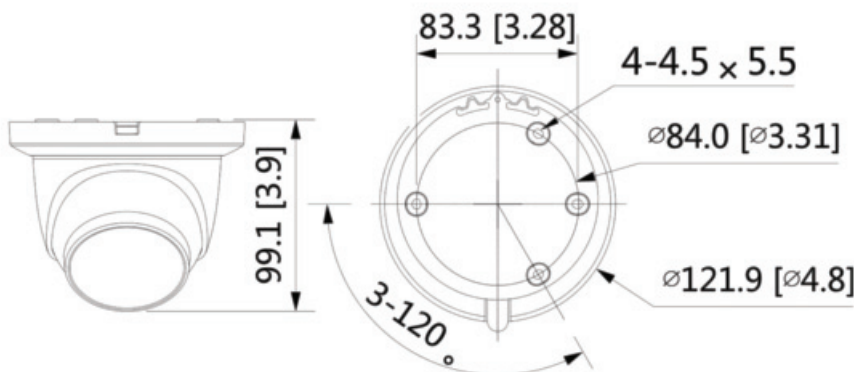

### Optional Brackets:

BRACK-PM-06

BRACK-BB-43

BRACK-WM-49

iPhone

Model	MPIX-21IRBFTL
<b>Camera</b>	
Image Sensor	1/2.8" 2.1Megapixel progressive CMOS
Effective Pixels	1920(H) x1080(V)
Min. Illumination	0.002 Lux @F1.6
RAM / ROM	128MB/128MB
Electronic Shutter Speed	Auto/Manual, 1/3(4)~1/1000000s
IR Distance	Up to 30m (98ft)
Scanning System	Progressive
IR On / Off Control	Auto / Manual
IR LEDs	2
<b>Lens</b>	
Lens Type	Fixed-focal
Focal Length	2.8mm
Max. Aperture	Fixed Aperture, F1.6 / F1.6
Field of View	Pan:106°Tilt: 56° Diagonal: 126°
Mount Type	M12
Focus Control	Fixed
Close Focus Distance	0.6m (2.0ft)
<b>Video</b>	
Compression	H.265; H.264; H.264B; MJPEG
Smart Codec	Yes
Video Frame Rate	CBR / VBR
Video Frame Rate	<b>Main stream:</b> 1920 × 1080 (1fps-25/30fps) <b>Sub stream:</b> 704 × 576 (1 fps-25fps) 704 × 480 (1 fps-30fps)
Resolution	1080p (1920 × 1080); 1.3M (1280 × 960); 720p (1280 × 720); D1 (704 × 576/704 × 480); VGA (640 × 480); CIF (352 × 288/352 × 240)
Video Bit Rate	H.264: 32 Kbps-6144 Kbps / H.265: 12 Kbps-6144 Kbps
Bit Rate Control	CBR / VBR
Day/Night	Auto (ICR) / Color / B/W
BLC Mode	BLC / HLC / WDR(120dB)
White Balance	Auto / Natural / Street Lamp / Outdoor / Manual
Gain Control	Auto / Manual
Noise Reduction	3D DNR
Motion Detetion	Off / On (4 Zone, Rectangle)
Region of Interest	Off / On (4 Zone)
Image Rotation	0°/90°/180°/270° (Support 90°/270° with 1080p resolution and lower)
Mirror	Off / On
Smart IR	Yes
Privacy Masking	Off / On (4 Area, Rectangle)
<b>Smart event</b>	
Standard Analytics	Line Crossing; Intrusion