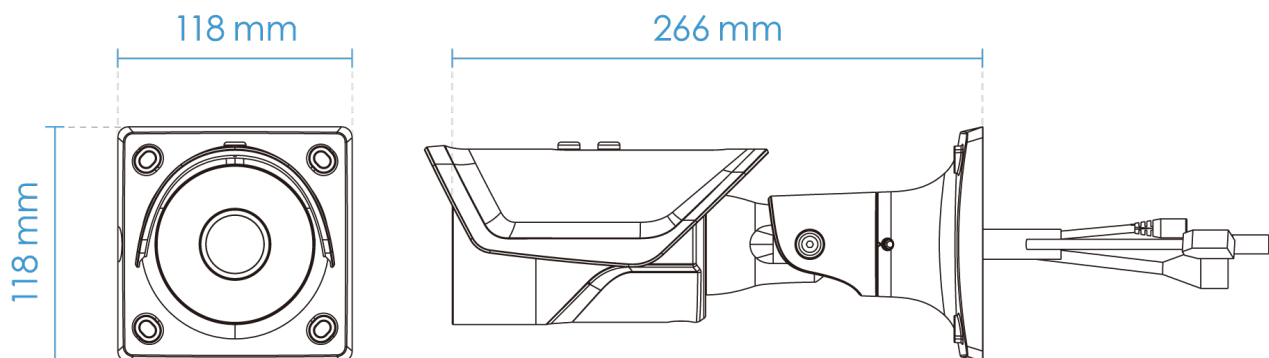

Dimensions

Compatible Accessories

Mounting Kits

Mounting Kits

Mounting Kits