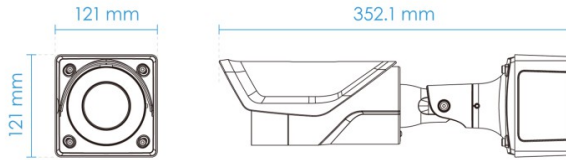

General

Connectors	RJ-45 cable connector for 10/100Mbps Network/PoE connection Audio input Audio output AC 24V power input DC 12V power input Digital input *2 Digital output *2 BNC out
LED Indicator	System power and status indicator
Power Input	IEEE 802.3af Class 0 PoE, DC 12V, AC 24V (Simultaneous Power Redundancy Supported)
Power Consumption	PoE: Max. 12.95/7.86 W (IR on/off) DC 12V: Max. 10.8/5.8 W (IR on/off) AC 24V: Max. 12.5/7.5 W (IR on/off)
Dimensions	IB9365-HT-A (4-9 mm): Ø 121 x 121 x 352.1 mm (w/ junction box) Ø 121 x 121 x 288.1 mm (w/o junction box) IB9365-HT-A (12-40mm): Ø 121 x 121 x 368.9 mm (w/ junction box) Ø 121 x 121 x 305.9 mm (w/o junction box)
Weight	IB9365-HT-A (4-9mm): 1.3 kg IB9365-HT-A (12-40 mm): 2.0 kg
Certifications	EMC: CE (EN 55032 Class A, EN 55024, EN 50121-4), FCC (FCC Part 15 Subpart B Class A), RCM (AS/NZS CISPR 32 Class A), VCCI (VCCI-CISPR 32 Class A); Safety: UL (UL 62368-1), CB (IEC/EN 62368-1, IEC/EN 60950-22, IEC/EN 62471); Environment: IK10 (IEC 62262), IP66/67 (IEC 60529); IA: BIS (IS 13252) for IB9365-HT-A (4-9mm/12-40mm) *IK10 (Metal Housing)
Operating Temperature	Starting Temperature: -10°C ~ 50°C (14°F ~ 122°F) Working Temperature: -30°C ~ 60°C (-22°F ~ 140°F) (IR off) -30°C ~ 50°C (-22°F ~ 122°F) (IR on)
Humidity	98%
Warranty	36 months

Dimensions

IB9365-HT/EHT-A(4-9mm)

w/ junction box

w/o junction box

IB9365-HT-A(12-40mm)

w/ junction box

w/o junction box

Compatible Accessories