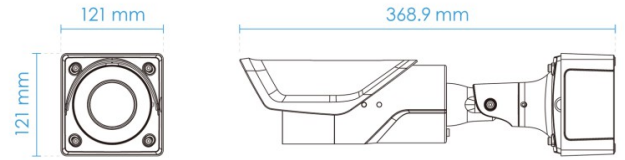

General

Connectors	RJ-45 cable connector for 10/100Mbps Network/PoE connection Audio input Audio output AC 24V power input DC 12V power input Digital input *2 Digital output *2 BNC out
LED Indicator	System power and status indicator
Power Input	IEEE 802.3af Class 0 PoE, DC 12V, AC 24V (Simultaneous Power Redundancy Supported)
Power Consumption	PoE: Max. 12.95/7.86 W (IR on/off) DC 12V: Max. 10.8/5.8 W (IR on/off) AC 24V: Max. 12.5/7.5 W (IR on/off)
Dimensions	IB9365-HT-A (4-9 mm): Ø 121 x 121 x 352.1 mm (w/ junction box) Ø 121 x 121 x 288.1 mm (w/o junction box) IB9365-HT-A (12-40mm): Ø 121 x 121 x 368.9 mm (w/ junction box) Ø 121 x 121 x 305.9 mm (w/o junction box)
Weight	IB9365-HT-A (4-9mm): 1.3 kg IB9365-HT-A (12-40 mm): 2.0 kg
Certifications	EMC: CE (EN 55032 Class A, EN 55024, EN 50121-4), FCC (FCC Part 15 Subpart B Class A), RCM (AS/NZS CISPR 32 Class A), VCCI (VCCI-CISPR 32 Class A); Safety: UL (UL 62368-1), CB (IEC/EN 62368-1, IEC/EN 60950-22, IEC/EN 62471); Environment: IK10 (IEC 62262), IP66/67 (IEC 60529); IA: BIS (IS 13252) for IB9365-HT-A (4-9mm/12-40mm) *IK10 (Metal Housing)
Operating Temperature	Starting Temperature: -10°C ~ 50°C (14°F ~ 122°F) Working Temperature: -30°C ~ 60°C (-22°F ~ 140°F) (IR off) -30°C ~ 50°C (-22°F ~ 122°F) (IR on)
Humidity	98%
Warranty	36 months

Dimensions

IB9365-HT/EHT-A(4-9mm)

w/ junction box

w/o junction box

IB9365-HT-A(12-40mm)

w/ junction box

w/o junction box

Compatible Accessories