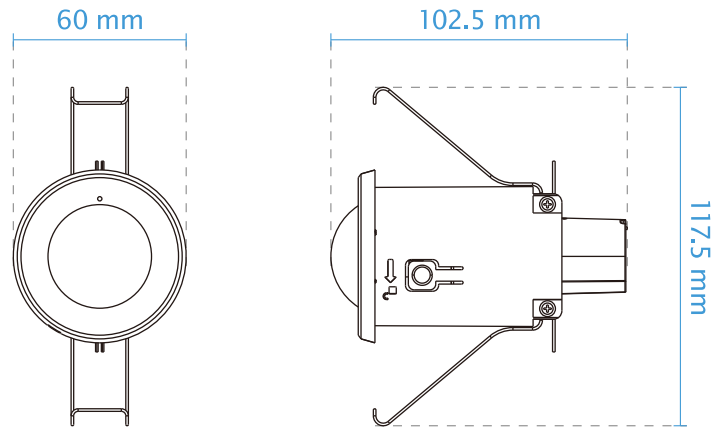

Dimensions

Compatible Accessories

Mounting Kits

Pendant Mount Adapter (3/4" NPT Female Connector)

Dome Covers

IK10 Transparent cover assembly