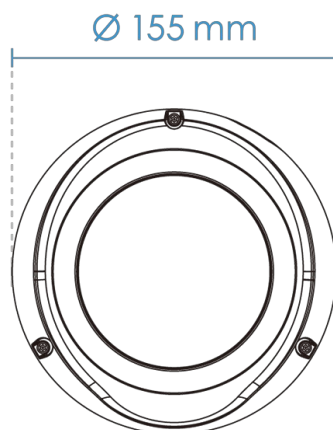

## Audio

Audio Capability	Two-way Audio (full duplex)
Audio Compression	G.711, G.726
Audio Interface	Built-in microphone External microphone input External line output
Effective Range	5 meters

## Dimensions