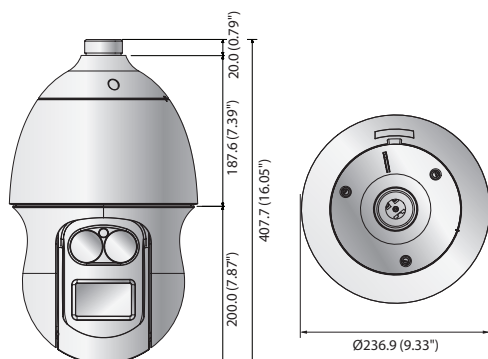

## Key Features

- 2 megapixel (1920 x 1080) resolution
- 4.75 ~ 261.4mm (Optical 55x) lens
- Day & Night (ICR), WDR (120dB)
- DIS with built-in gyro sensor
- Maximum IR viewable length : 500m (1,640ft)
- H.265, H.264, MJPEG codec support
- Multiple streaming, WiseStream II support
- Intelligent Video / Audio Analytics, Defog (Optical)
- microSD / SDHC / SDXC memory 2 slots (Up to 512 GB)
- IP66, IK10
- HPOE / 24V AC Power Input, HPOE injector included

## Dimensions

Unit : mm (inch)

**XNP-6550RH**

<b>Storage Temperature / Humidity</b>	-50°C ~ +60°C (-58°F ~ +140°F) / Less than 90% RH
<b>Ingress Protection</b>	IP66
<b>Vandal Resistance</b>	IK10
<b>ELECTRICAL</b>	
<b>Input Voltage / Current</b>	24V AC / HPoE (Injector included)
<b>Power Consumption</b>	Maximum 90W (24V AC), 60W (HPoE)
<b>MECHANICAL</b>	
<b>Color / Material</b>	Black (Head), Ivory (Body) / Aluminum, Plastic
<b>Dimension (W x H x D)</b>	Ø 236.9 x 407.7mm (9.33" x 16.05")
<b>Weight</b>	7.2kg (15.87 lb)