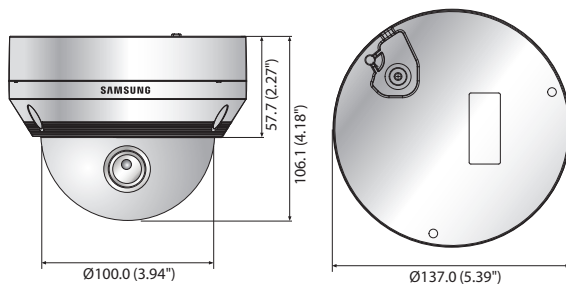

Dimensions

Unit : mm (inch)