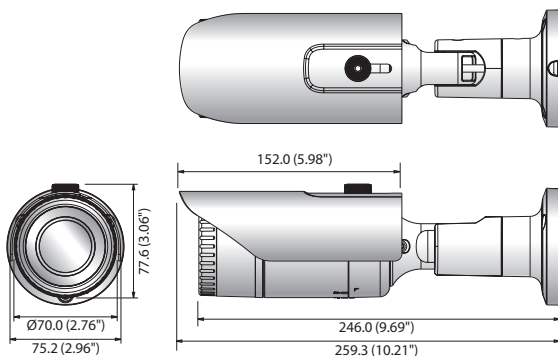

# QNO-8010R/8020R/8030R

5 MP Network IR Bullet Camera

## Key Features

- 5 Megapixel (2592 x 1944) resolution
- 2.8mm/4mm/6mm fixed lens
- 0.15Lux (Color), 0Lux (B/W, IR LED on)
- 30fps@5 MP (H.265 / H.264)
- H.265, H.264, MJPEG codec support, Multiple streaming
- Day & Night, WDR (120dB)
- Defocus detection, Directional/Virtual Line detection, Motion detection, Enter/Exit, Tampering
- Micro SD / SDHC / SDXC memory slot (Maximum 128GB)
- Hallway view, WiseStream II support
- IR Viewable length 20m/25m/30m
- IP66, IK10, PoE

## Dimensions

Unit : mm (inch)

	QNO-8010R	QNO-8020R	QNO-8030R
Web Viewer	Supported OS : Windows 7, 8.1, 10, Mac OS X 10.10, 10.11, 10.12, 10.13, 10.14 Recommended Browser : Google Chrome Supported Browser : MS Explorer 11, MS Edge, Mozilla Firefox (Windows 64-bit only), Apple Safari (Mac OS X only)		
Memory	512MB RAM, 256MB Flash		
<b>ENVIRONMENTAL</b>			
Operating Temperature / Humidity	-30°C ~ +55°C (-22°F ~ +131°F) / Less than 90% RH * Start up should be done at above -20°C		
Storage Temperature / Humidity	-30°C ~ +60°C (-22°F ~ +140°F) / Less than 90% RH		
Certification	IP66, IK10		
<b>ELECTRICAL</b>			
Input Voltage	PoE (IEEE802.3af, Class3)		
Power Consumption	PoE : Maximum 7.5W, typical 6.1W		
<b>MECHANICAL</b>			
Color / Material	Dark grey / Aluminum		
Product dimensions / weight	Ø70.0 x 246.0mm (Ø2.76 x 9.69"), 680g (1.499 lb)		
Gangbox Compatibility	Single, double, 4" octagon gangbox with optional SBO-100B1		