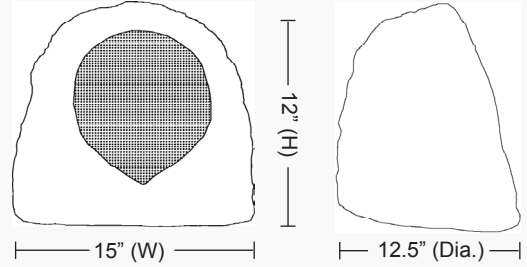

8" 70/25V Outdoor Rock Speaker

SPR8TB Sandstone brown

SPR8TG Granite grey

Features

- Weather-resistant design
- Rock appearance blends seamlessly into outdoor environments
- 70/25V selectable transformer
- 5 year warranty

Specifications

	SPR8TB	SPR8TG
RMS Power	30W	30W
Max. Power.....	60W	60W
Transformer Type	70/25V	70/25V
Transformer Power Taps	30W, 15W, 7.5W, 3.75W, & 8 Ohms	30W, 15W, 7.5W, 3.75W, & 8 Ohms
Termination Type	Wire leads	Wire leads
Sensitivity (1W/1M).....	86dB	86dB
Maximum SPL (Pmax/1m).....	90dB	90dB
Driver Impedance	8 Ohms	8 Ohms
Magnet.....	11.2 oz. ferrite	11.2 oz. ferrite
Frequency Response Range..	60Hz ~ 20kHz	60Hz ~ 20kHz
Dispersion @ 1000Hz	180° Conical	180° Conical
Driver.....	8" Polypropylene woofer 0.5" PEI tweeter	8" Polypropylene woofer 0.5" PEI tweeter
Speaker Dimensions	15" (W) x 12" (H) x 12.5" (D)	15" (W) x 12" (H) x 12.5" (Dia.)
Weight	15.5 lbs.	15.5 lbs.
Material.....	Resin-based	Resin-based
Color.....	Sandstone brown	Granite grey