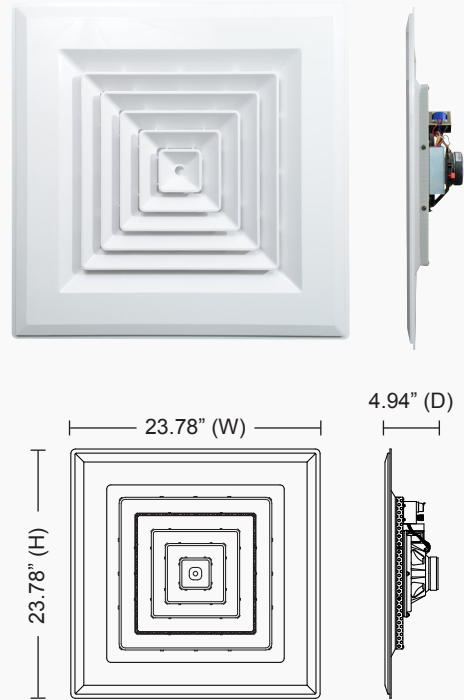

## 8" 70/25V Ceiling Tile Speaker

**SPCT8T** White housing

### Features

- Easy select transformer dial
- 25V or 70V selector switch
- Fits directly into a 2'x2' ceiling tile grid
- Smooth vent facade design
- Includes 2" rail for mounting in a 2' x 4' ceiling grid
- Lifetime warranty

### Specifications

RMS Power .....	30W
Max. Power.....	60W
Transformer Type .....	70/25V (selectable)
Transformer Power Type .....	20W, 10W, 5W, 2.5W, 1.25W & 8 Ohms
Termination Type .....	Press terminal
Sensitivity (1W/1M).....	89dB
Maximum SPL (Pax/1M).....	97.1dB
Driver Impedance .....	8 Ohms
Magnet.....	10 oz. ferrite
Frequency Response Range .....	50Hz ~ 20kHz
Dispersion @ 1000Hz.....	160° Conical
Driver.....	8" polypropylene woofer, 0.75" Mylar tweeter
Speaker Dimensions.....	23.78" (W) x 23.78" (H) x 4.94" (D)
Mounting Dimensions .....	n/a
Minimum Mounting Depth.....	6.5" (Dia.)
Weight.....	7.26 lbs.
Material.....	Baffle: High impact polystyrene
Color.....	White