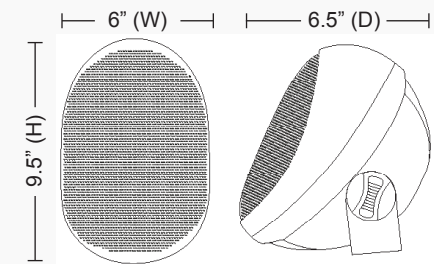

All-Weather Elite Series 4" Speakers With or Without Transformers

SP4AWE	Black (sold in pairs)
SP4AWEW	White (sold in pairs)
SP4AWET	Black, with transformer (sold individually)
SP4AWETW	White, with transformer (sold individually)

Features

- Rounded, stylish design
- Horizontal-swivel mounting bracket
- Weather-resistant design
- 70/25V selectable transformer (SP4AWET, SP4AWETW)
- 5 year warranty

Specifications

	SP4AWE/SP4AWEW	SP4AWET/ SP4AWETW
RMS Power	25W	25W
Max. Power:.....	40W	40W
Transformer Type	N/A	70/25V (selectable)
Transformer Power Taps	N/A	20W, 15W, 10W & 5W
Termination Type	Press terminal	Press terminal
Sensitivity (1W/1M).....	84dB	84dB
Maximum SPL (Pmax/1m).....	104dB	104dB
Driver Impedance	8 Ohms	8 Ohms
Magnet.....	9 oz. ferrite	9 oz. ferrite
Frequency Response Range.....	75Hz ~ 20kHz	75Hz ~ 20kHz
Dispersion @ 1000Hz	180° conical	180° conical
Driver	4" Mica/Polypropylene woofer, 0.75" Silk tweeter	4" Mica/Polypropylene woofer, 0.75" Silk tweeter
Speaker Dimensions	6" (W) x 9.5" (H) x 6.5" (D)	6" (W) x 9.5" (H) x 6.5" (D)
Weight	5.5 lbs.	5.5 lbs.
Material.....	Body: High impact polystyrene Grille: Treated metal Bracket: Treated metal	Body: High impact polystyrene Grille: Treated metal Bracket: Treated metal