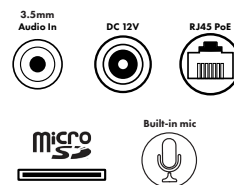

Operating & Unit Specifications

Power	PoE, 12VDC (power supply not included)
Power Consumption	< 7.5W
Operating Temperature	-40°F ~ 140°F
Operating Humidity	Less than 95 % (non-condensing)
Unit Dimensions	4.33" (φ) x 2.28" (H)
Unit Weight	0.76 lbs.
Certifications	FCC, RoHS

Optional Accessories

POEINJ
12.95W
PoE Injector

PSW5
12VDC
Power Supply

Cameras Interfaces

ONVIF is a trademark of Onvif, Inc. Chrome and Firefox use Java which requires an initial internet connection. Apple and the Apple logo are trademarks of Apple Inc., registered in the U.S. and other countries. App Store is a service mark of Apple Inc. Android, Google Play and the Google Play logo are trademarks of Google Inc. Amazon's trademark is used under license from Amazon.com, Inc. or its affiliates. Speco Technologies is constantly developing and improving products. We reserve the right to modify product design and specifications without notice and without incurring any obligation. Spec Rev. 1/28/21