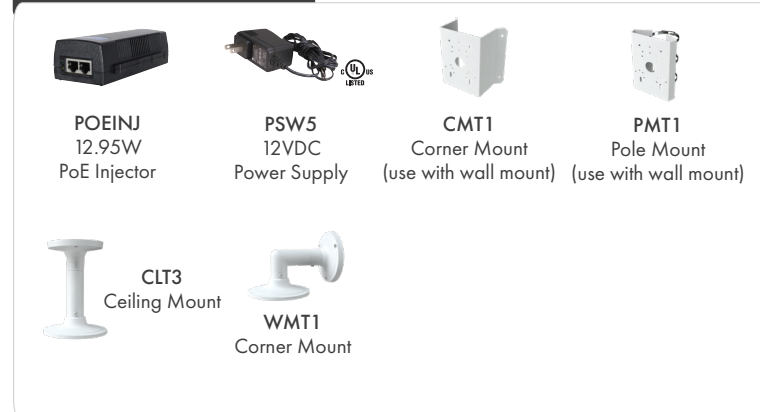

Optional Accessories

Visit www.specotech.com for latest ONVIF support. ONVIF is a trademark of Onvif, Inc. iPhone and iPad are trademarks of Apple Inc., registered in the U.S. and other countries. Android is a trademark of Google Inc. Amazon's trademark is used under license from Amazon.com, Inc. or its affiliates. Speco Technologies is constantly developing and improving products. We reserve the right to modify product design and specifications without notice and without incurring any obligation. Spec Rev. 7/6/20

800-645-5516 • Fax: 631-957-9142 or 631-957-3880 • specotech.com