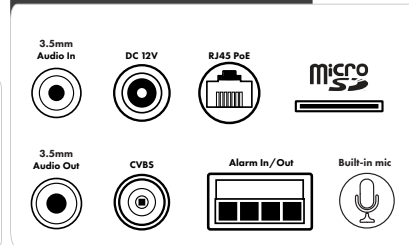

Cameras Interfaces

ONVIF is a trademark of Onvif, Inc. Chrome and Firefox use Java which requires an initial internet connection. Apple and the Apple logo are trademarks of Apple Inc., registered in the U.S. and other countries. App Store is a service mark of Apple Inc. Android, Google Play and the Google Play logo are trademarks of Google Inc. Amazon's trademark is used under license from Amazon.com, Inc. or its affiliates. Speco Technologies is constantly developing and improving products. We reserve the right to modify product design and specifications without notice and without incurring any obligation. Spec Rev. 2/3/21

Apps available from the following:

ONVIF® 800-645-5516 • Fax: 631-957-9142 or 631-957-3880 • specotech.com