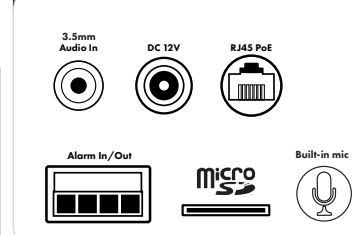

Cameras Interfaces